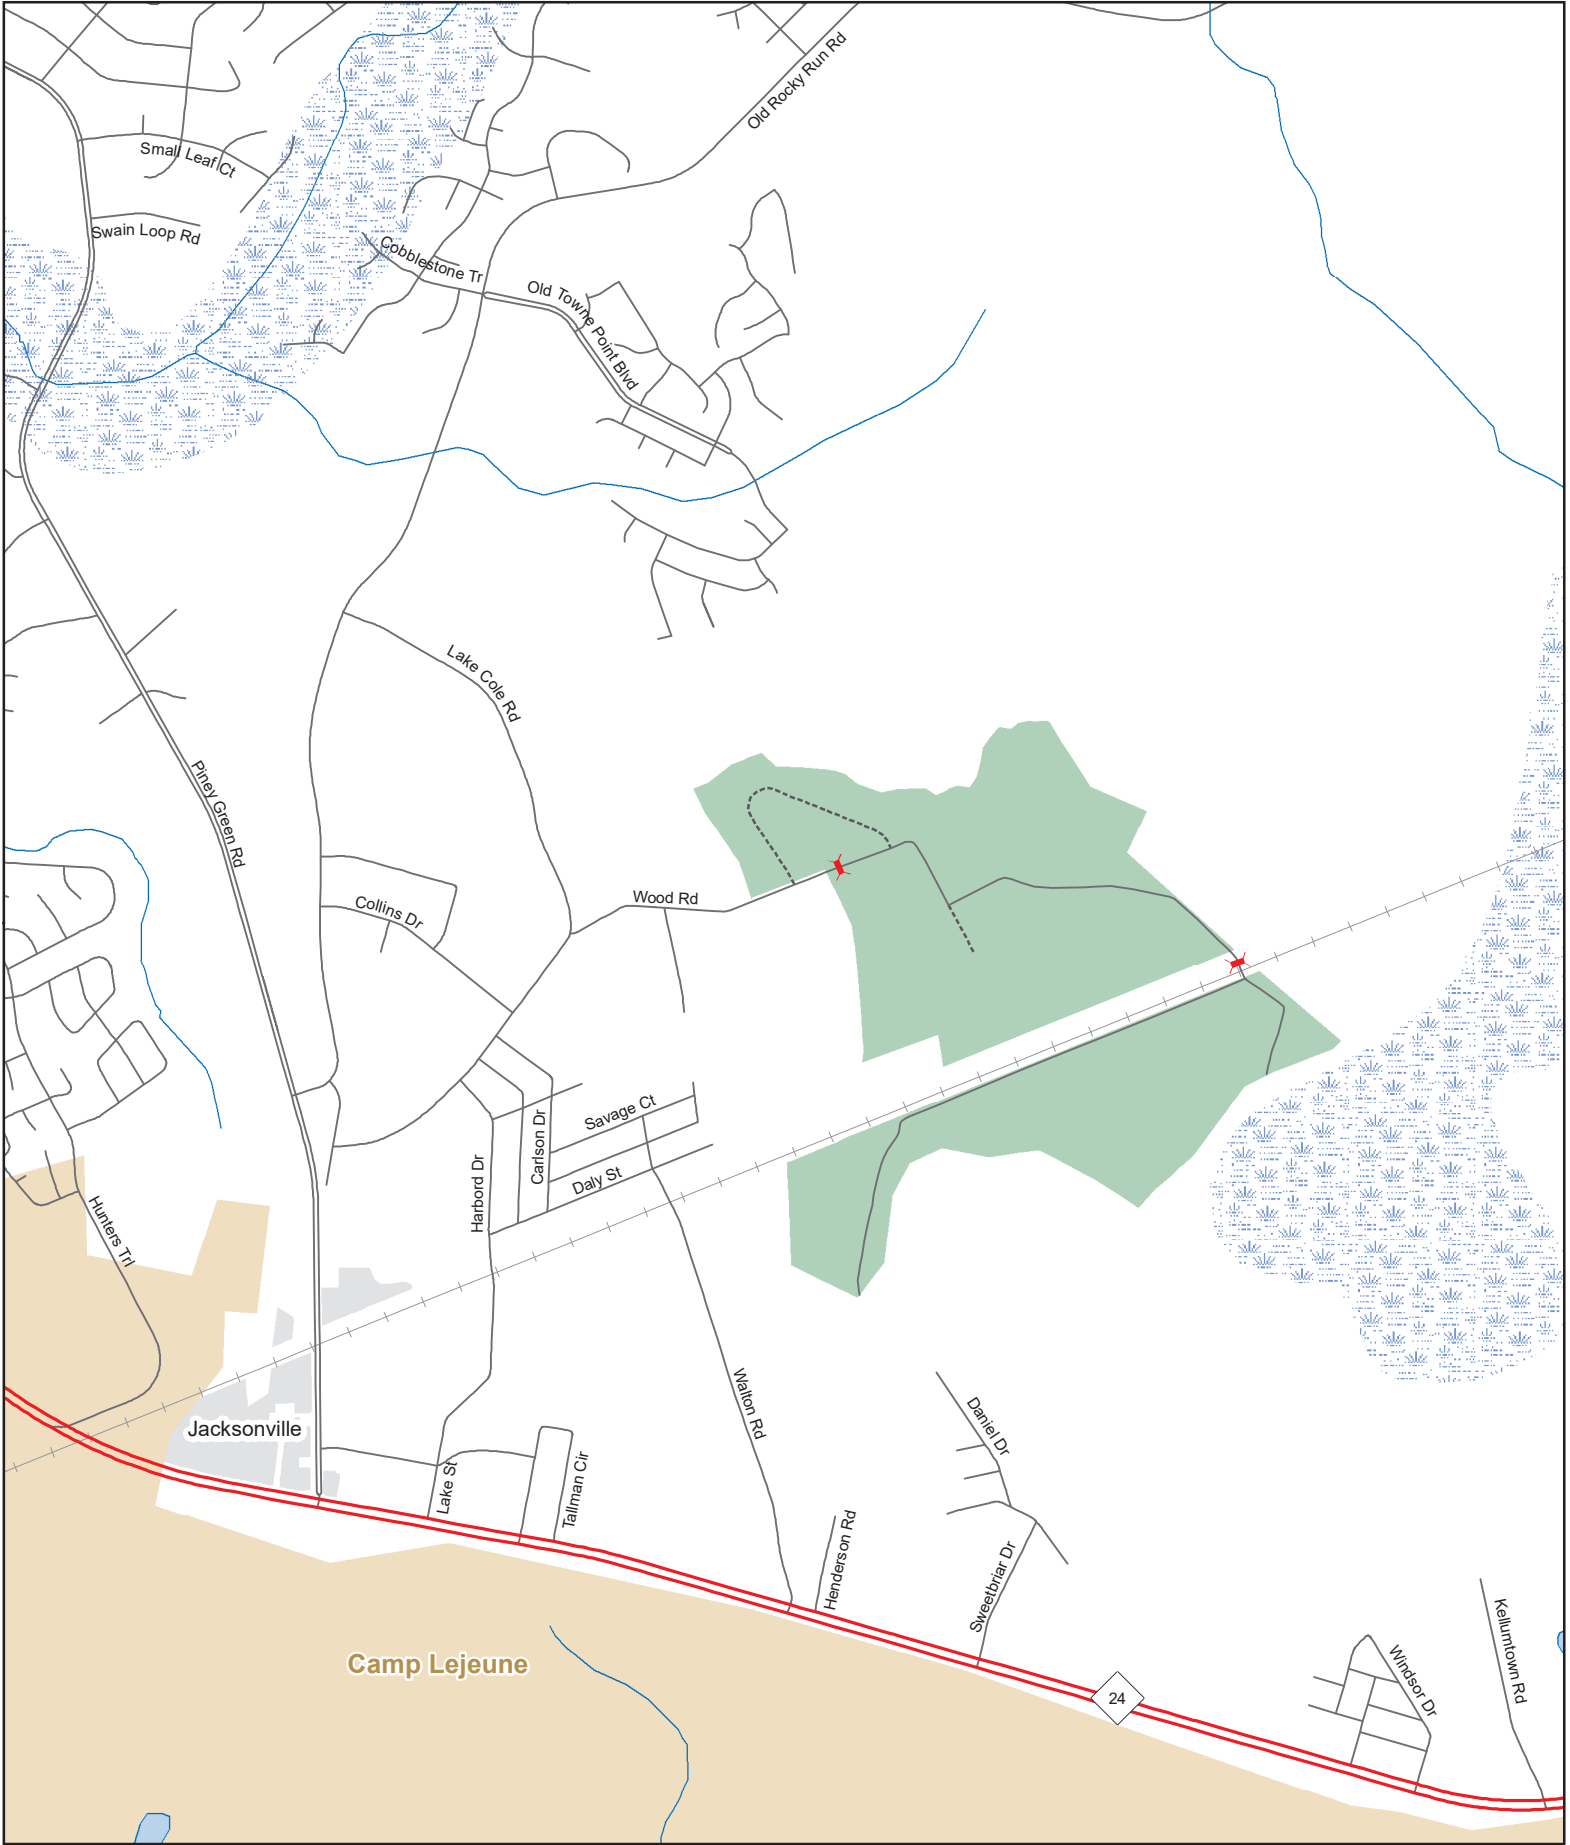

ROCKY RUN GAME LAND

N.C. Wildlife Resources Commission
Onslow County (390 acres)

- Game Land
- Federal Land
- Secondary Road
- Trail
- Permanently Closed Gate