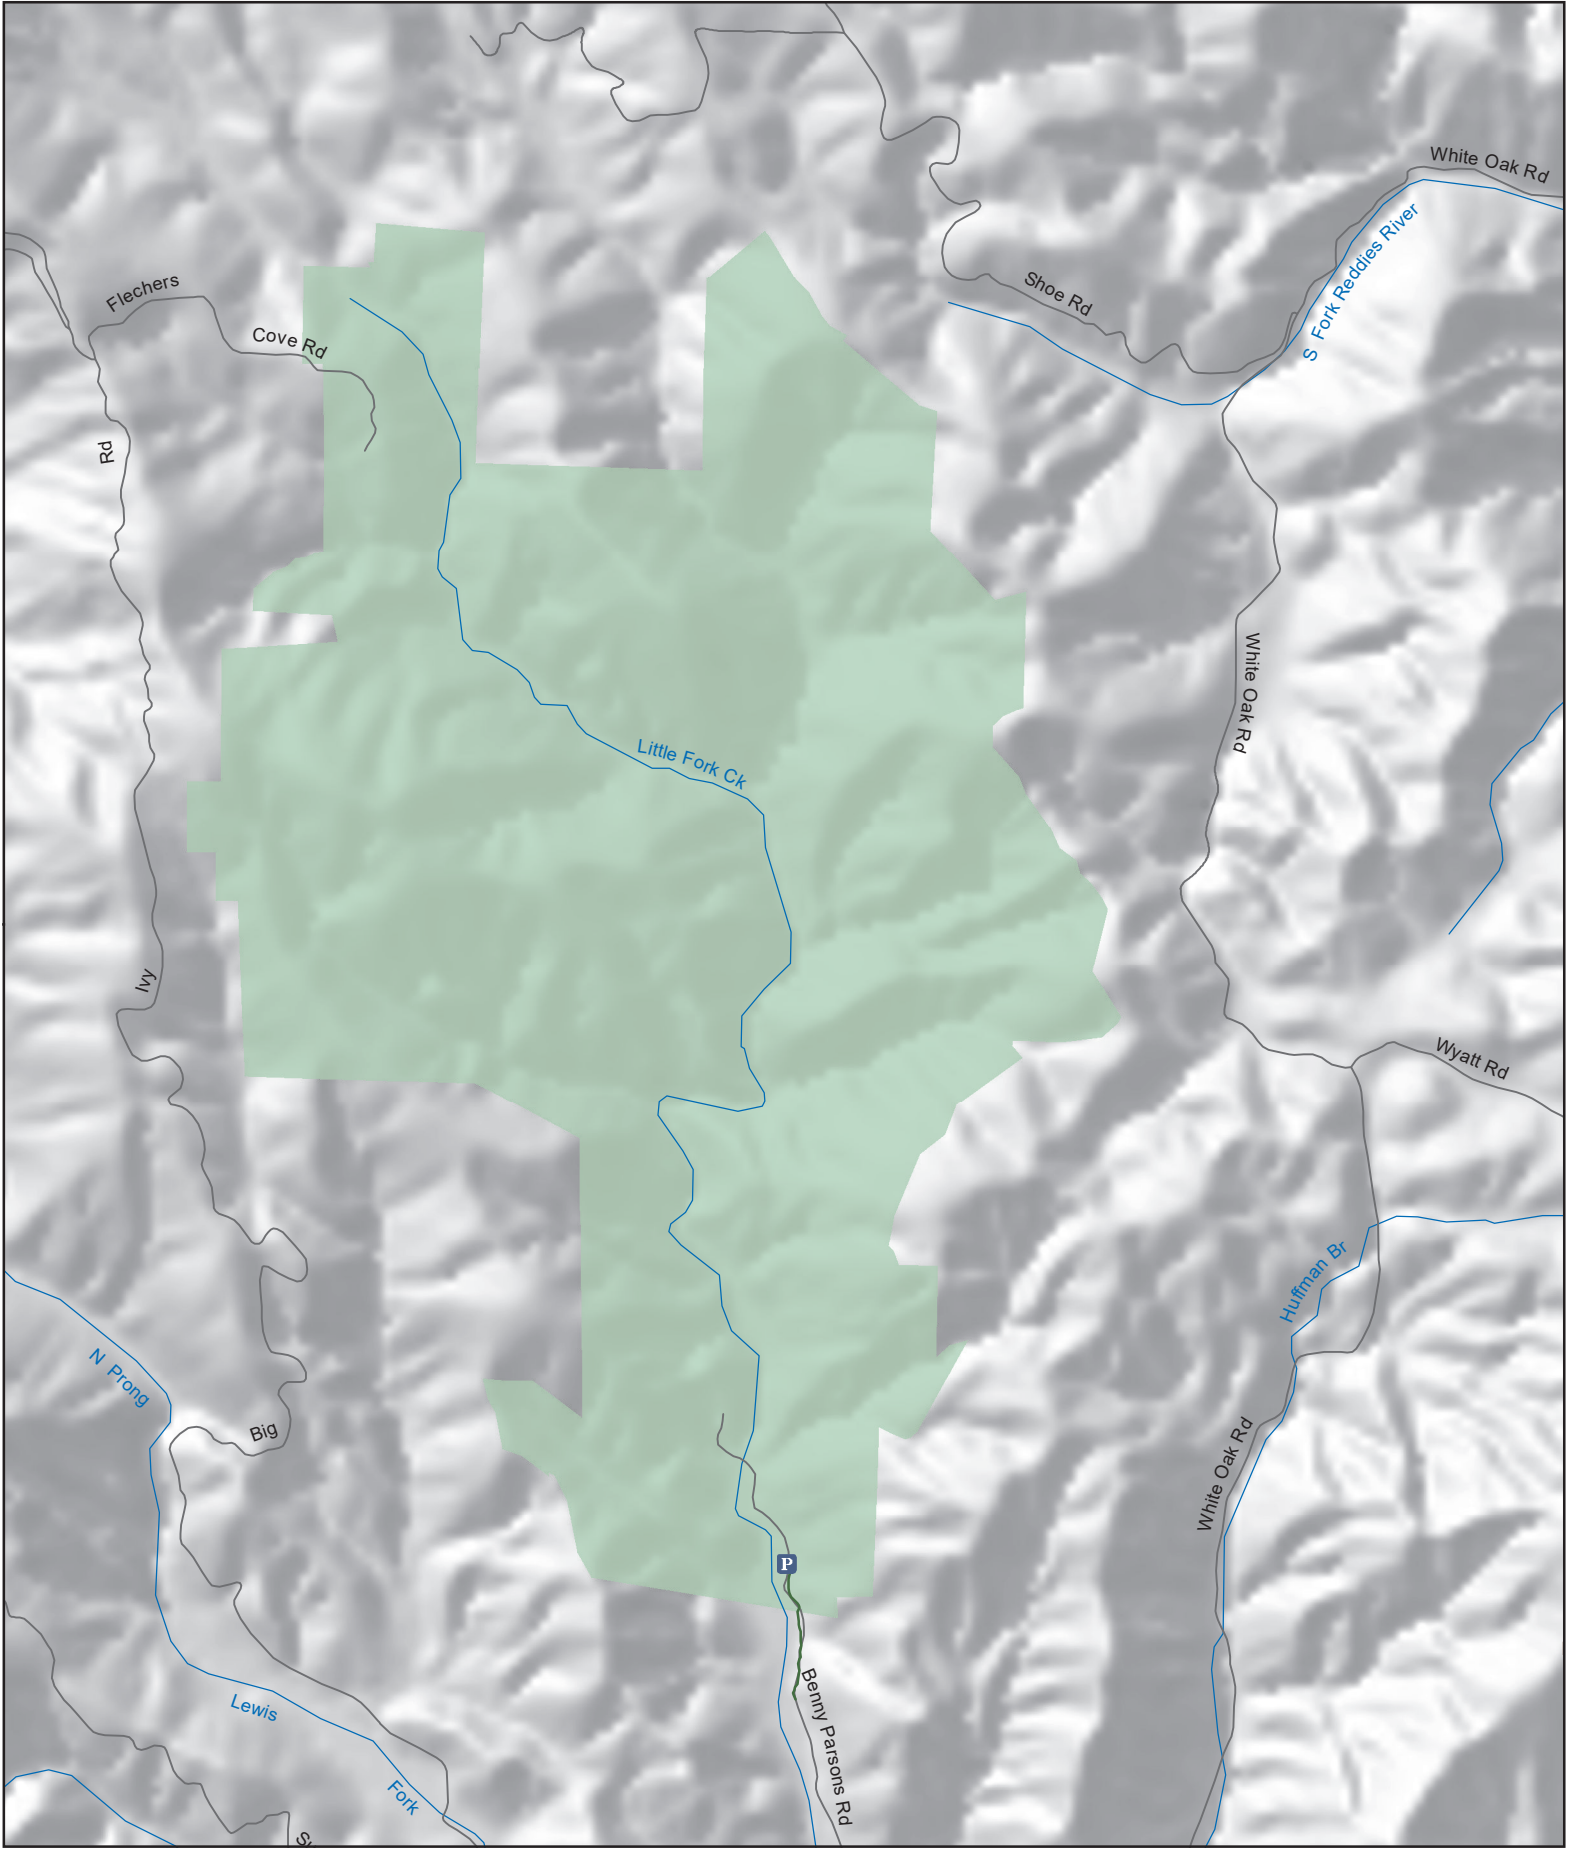

# LITTLE FORK STATE FOREST GAME LAND

N.C. Forest Service  
Wilkes County (1,270 acres)

- Public Parking
- Hunter Vehicle Access Road
- Game Land
- Secondary Route