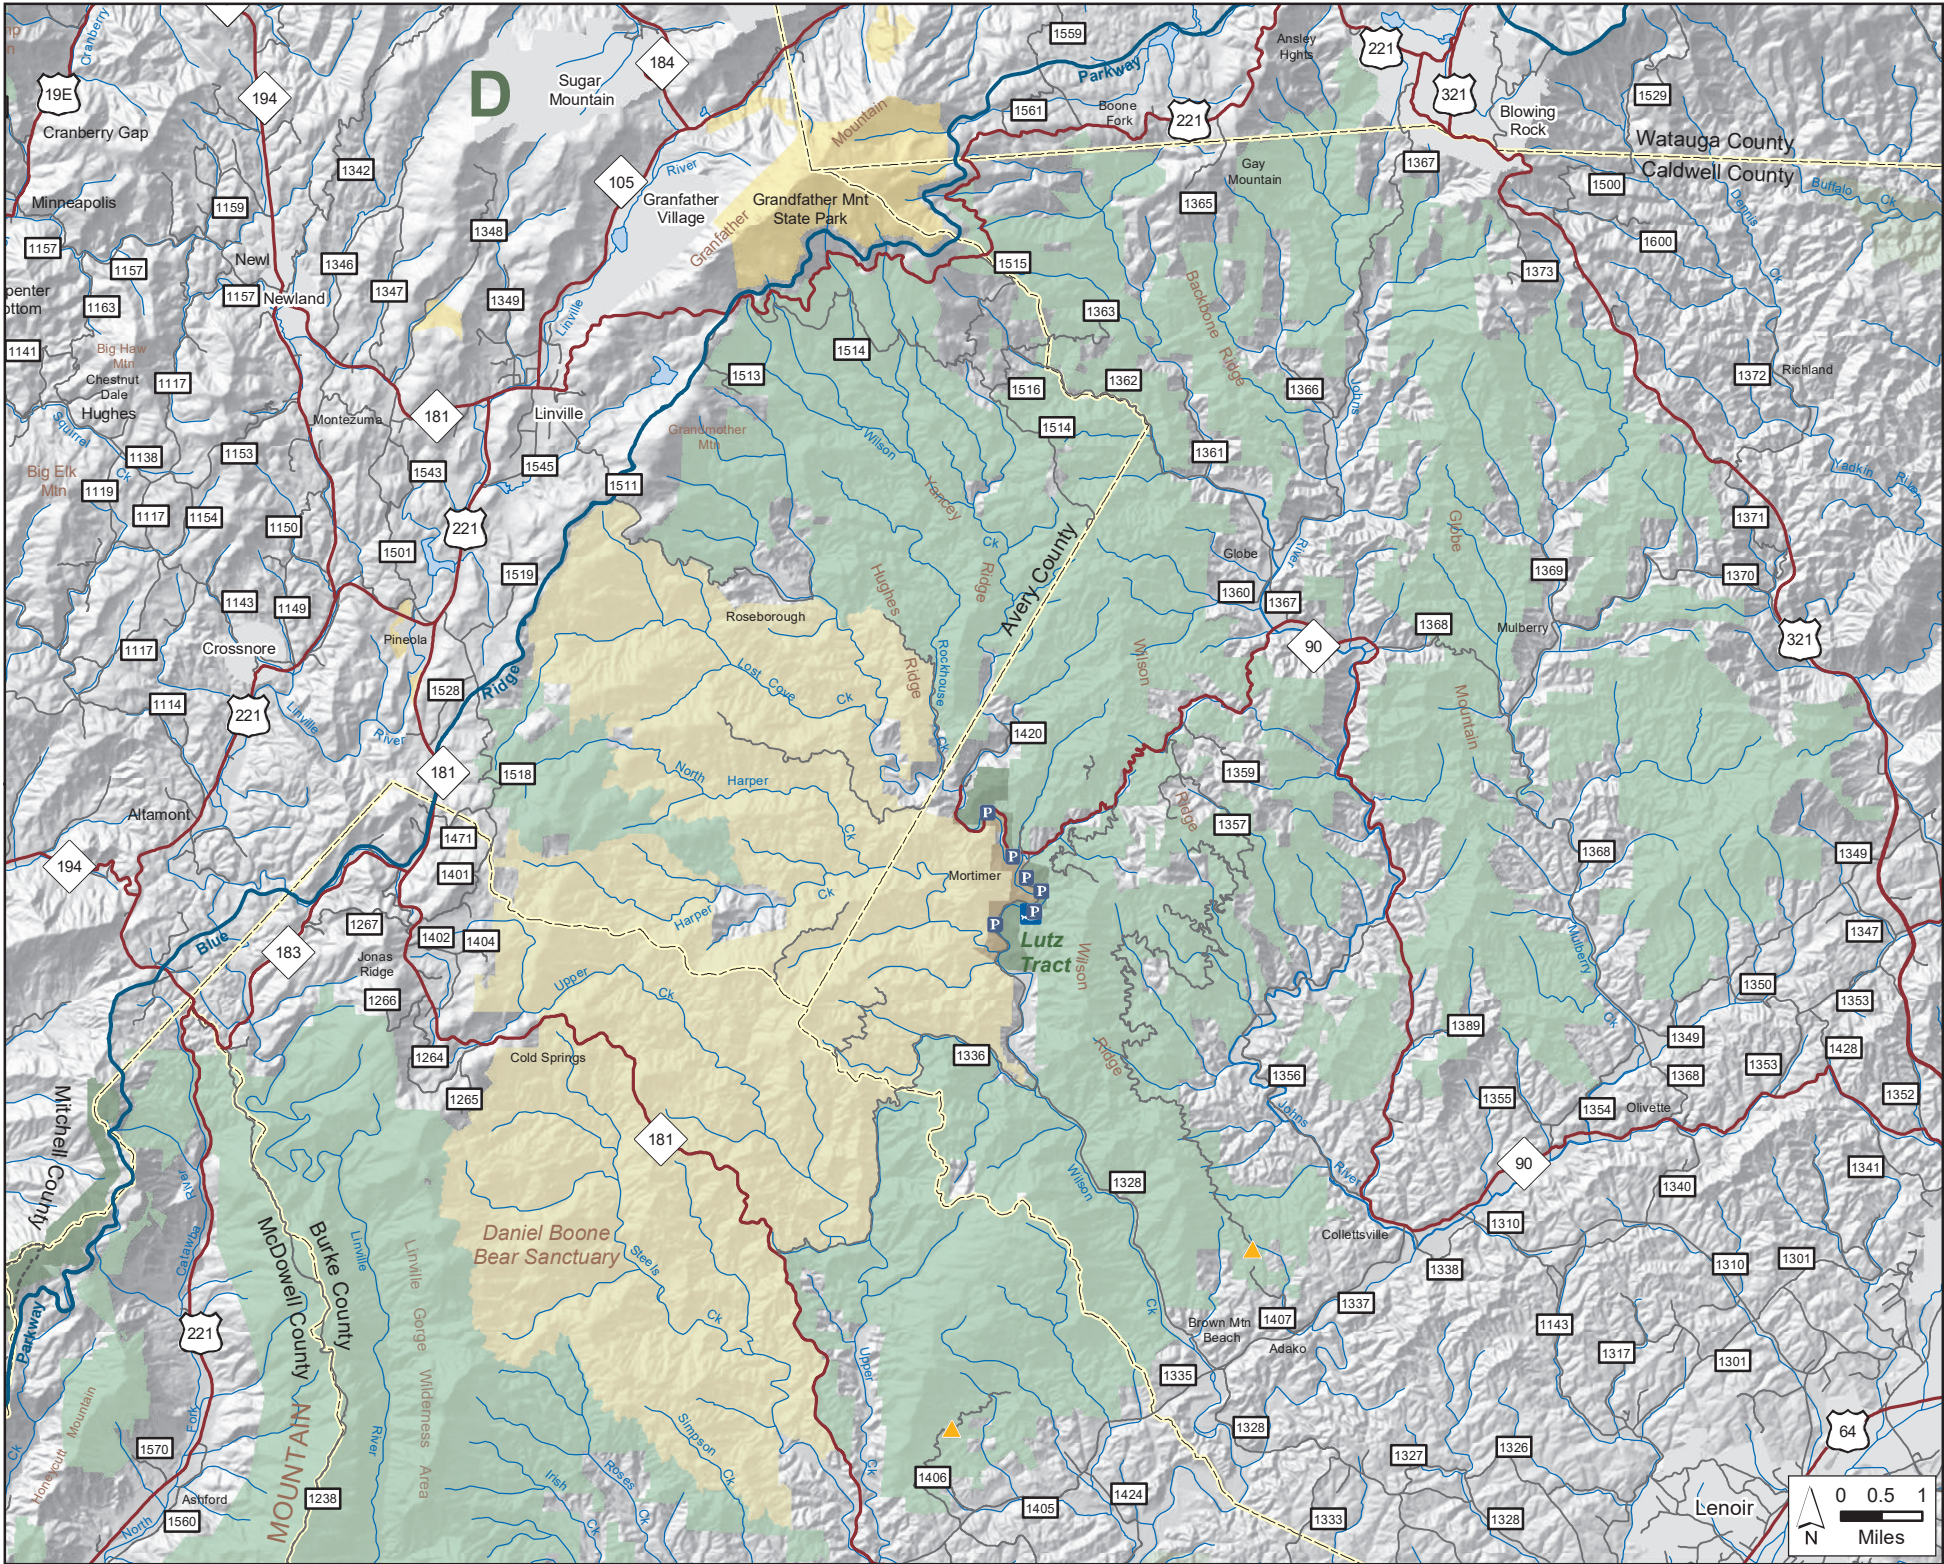

PISGAH NATIONAL FOREST GAME LAND (continued)

U.S.D.A. Forest Service, N.C. Wildlife Resources Commission

Avery, Buncombe, Burke, Caldwell, Haywood, Henderson, Madison, McDowell, Mitchell, Transylvania, Watauga and Yancey Counties