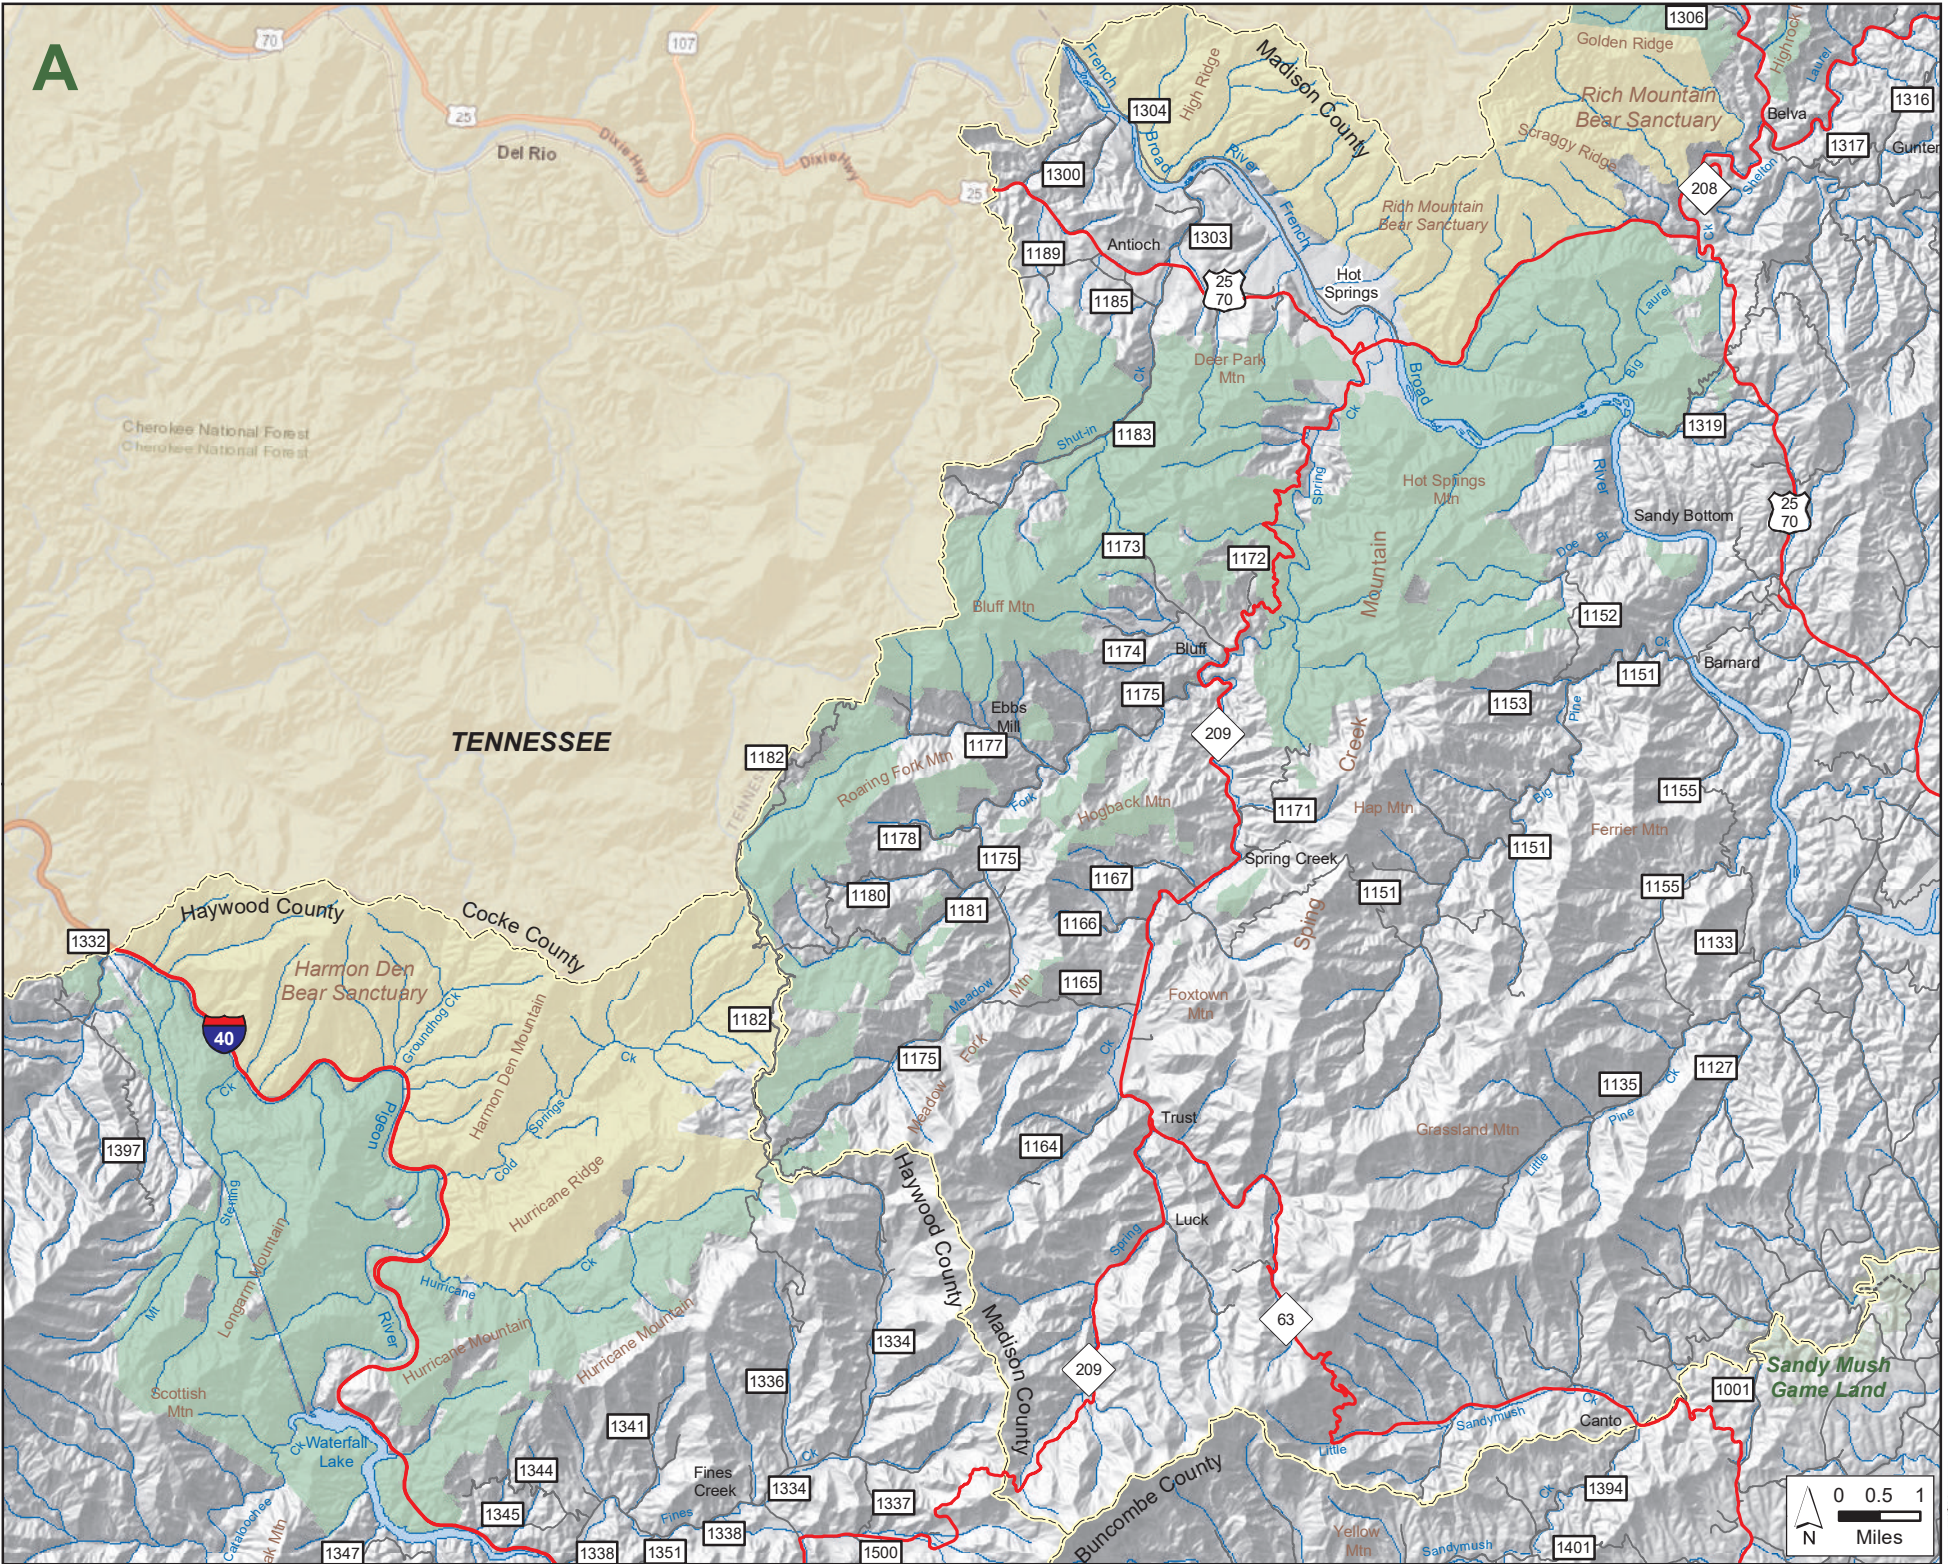

PISGAH NATIONAL FOREST GAME LAND (continued)

Avery, Buncombe, Burke, Caldwell, Haywood, Henderson, Madison, McDowell, Mitchell, Transylvania, Watauga and Yancey Counties

U.S.D.A. Forest Service, N.C. Wildlife Resources Commission

A