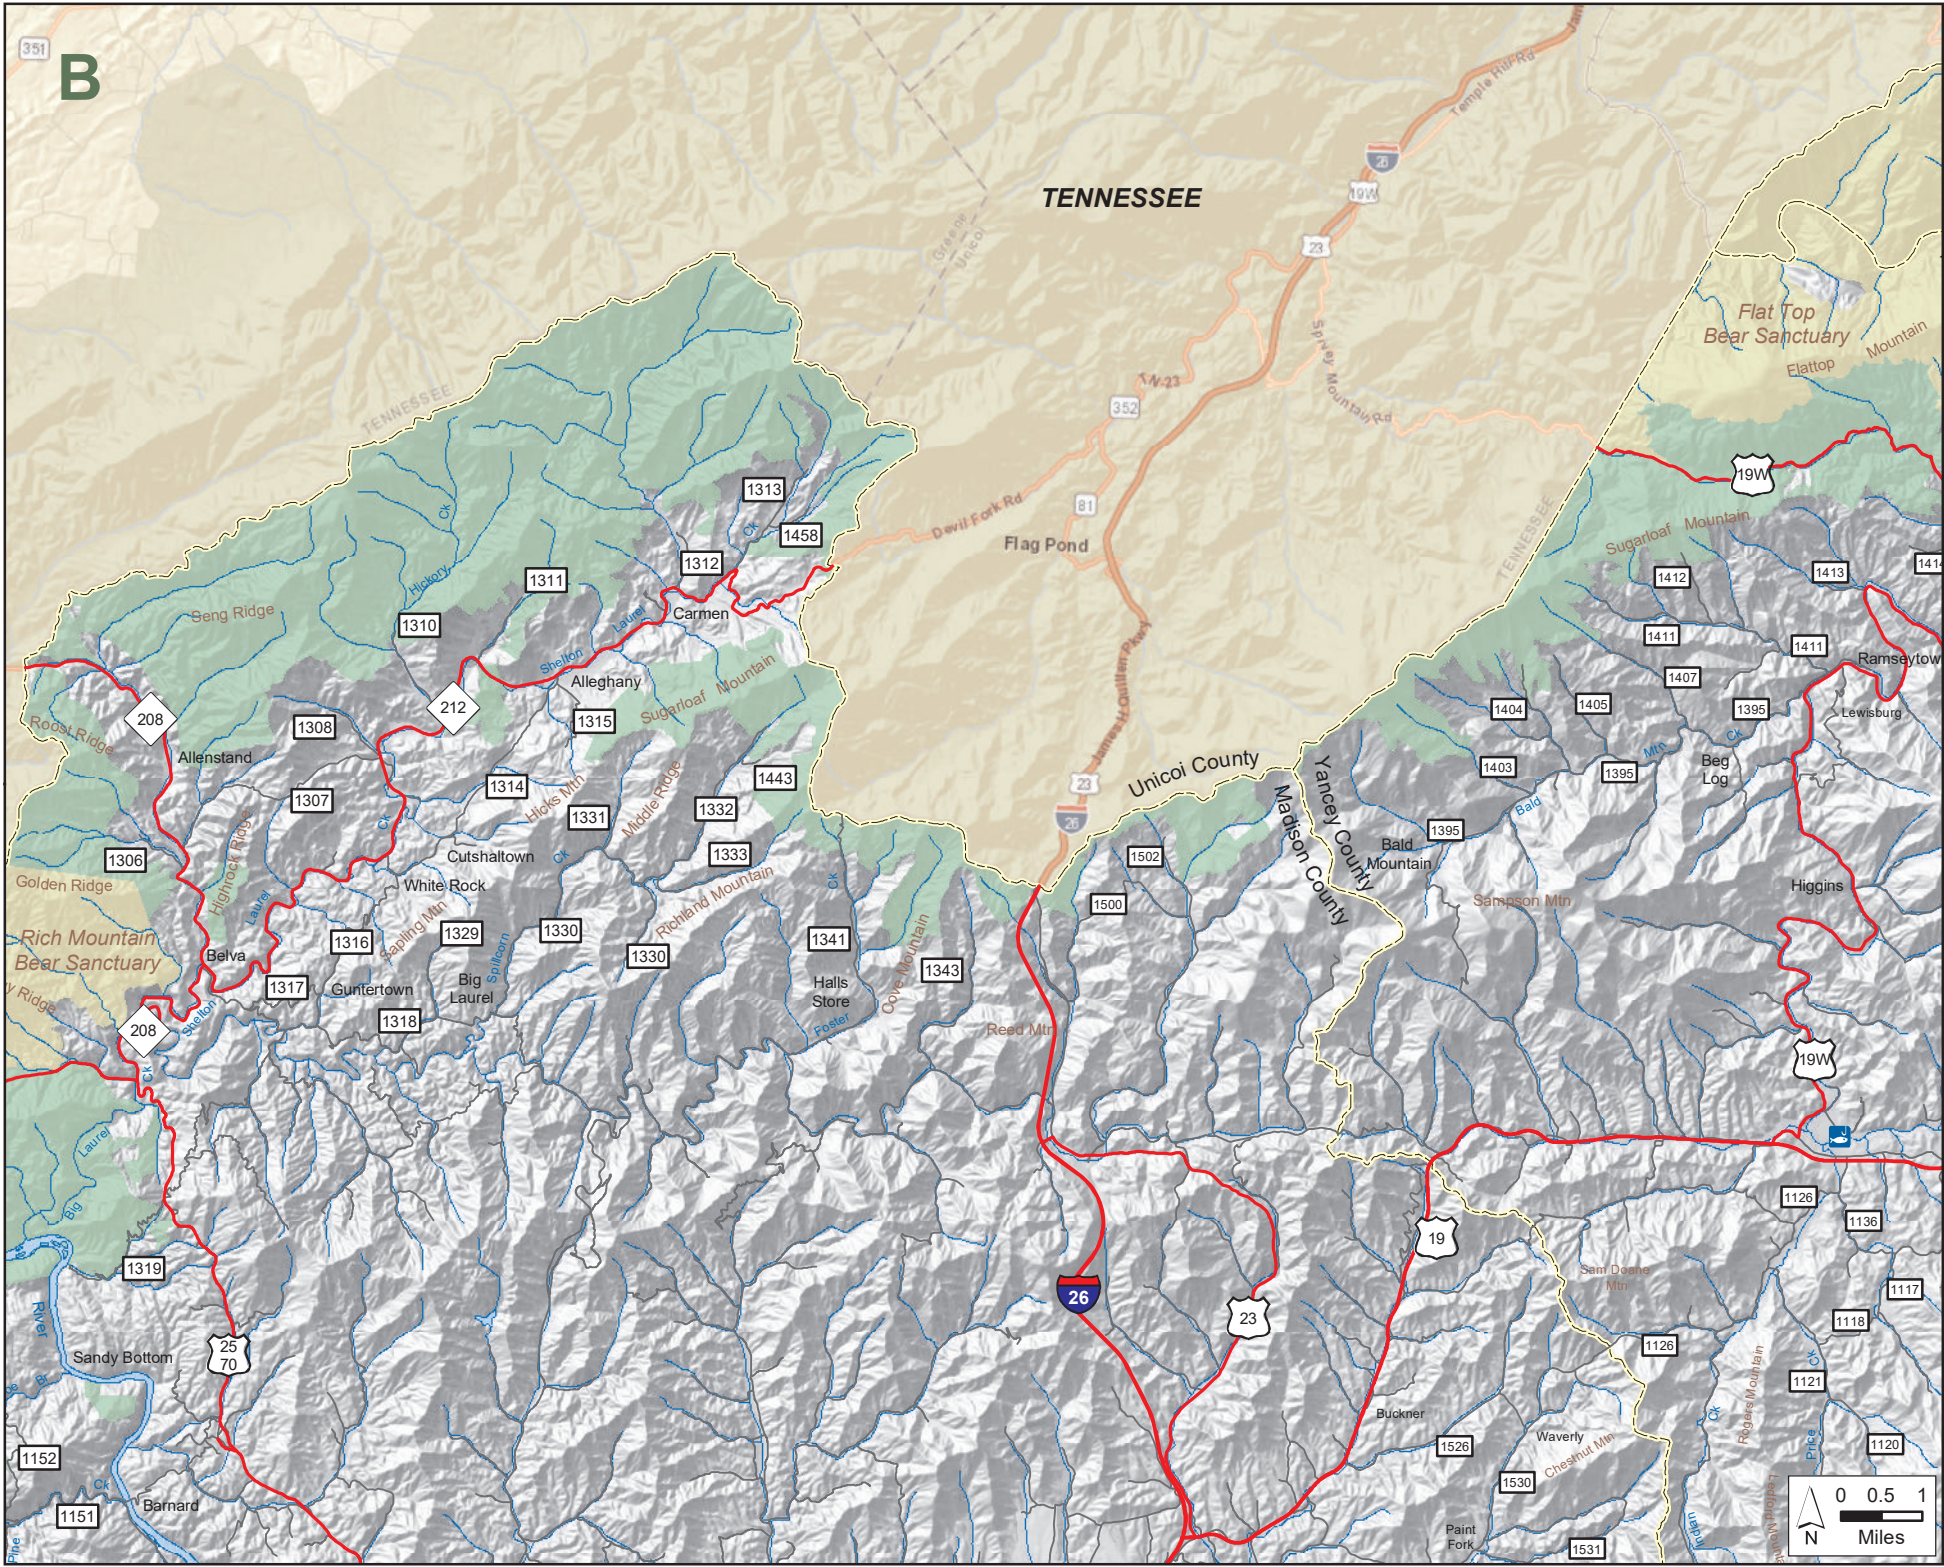

PISGAH NATIONAL FOREST GAME LAND (continued)

U.S.D.A. Forest Service, N.C. Wildlife Resources Commission

Avery, Buncombe, Burke, Caldwell, Haywood, Henderson, Madison, McDowell, Mitchell, Transylvania, Watauga and Yancey Counties

B