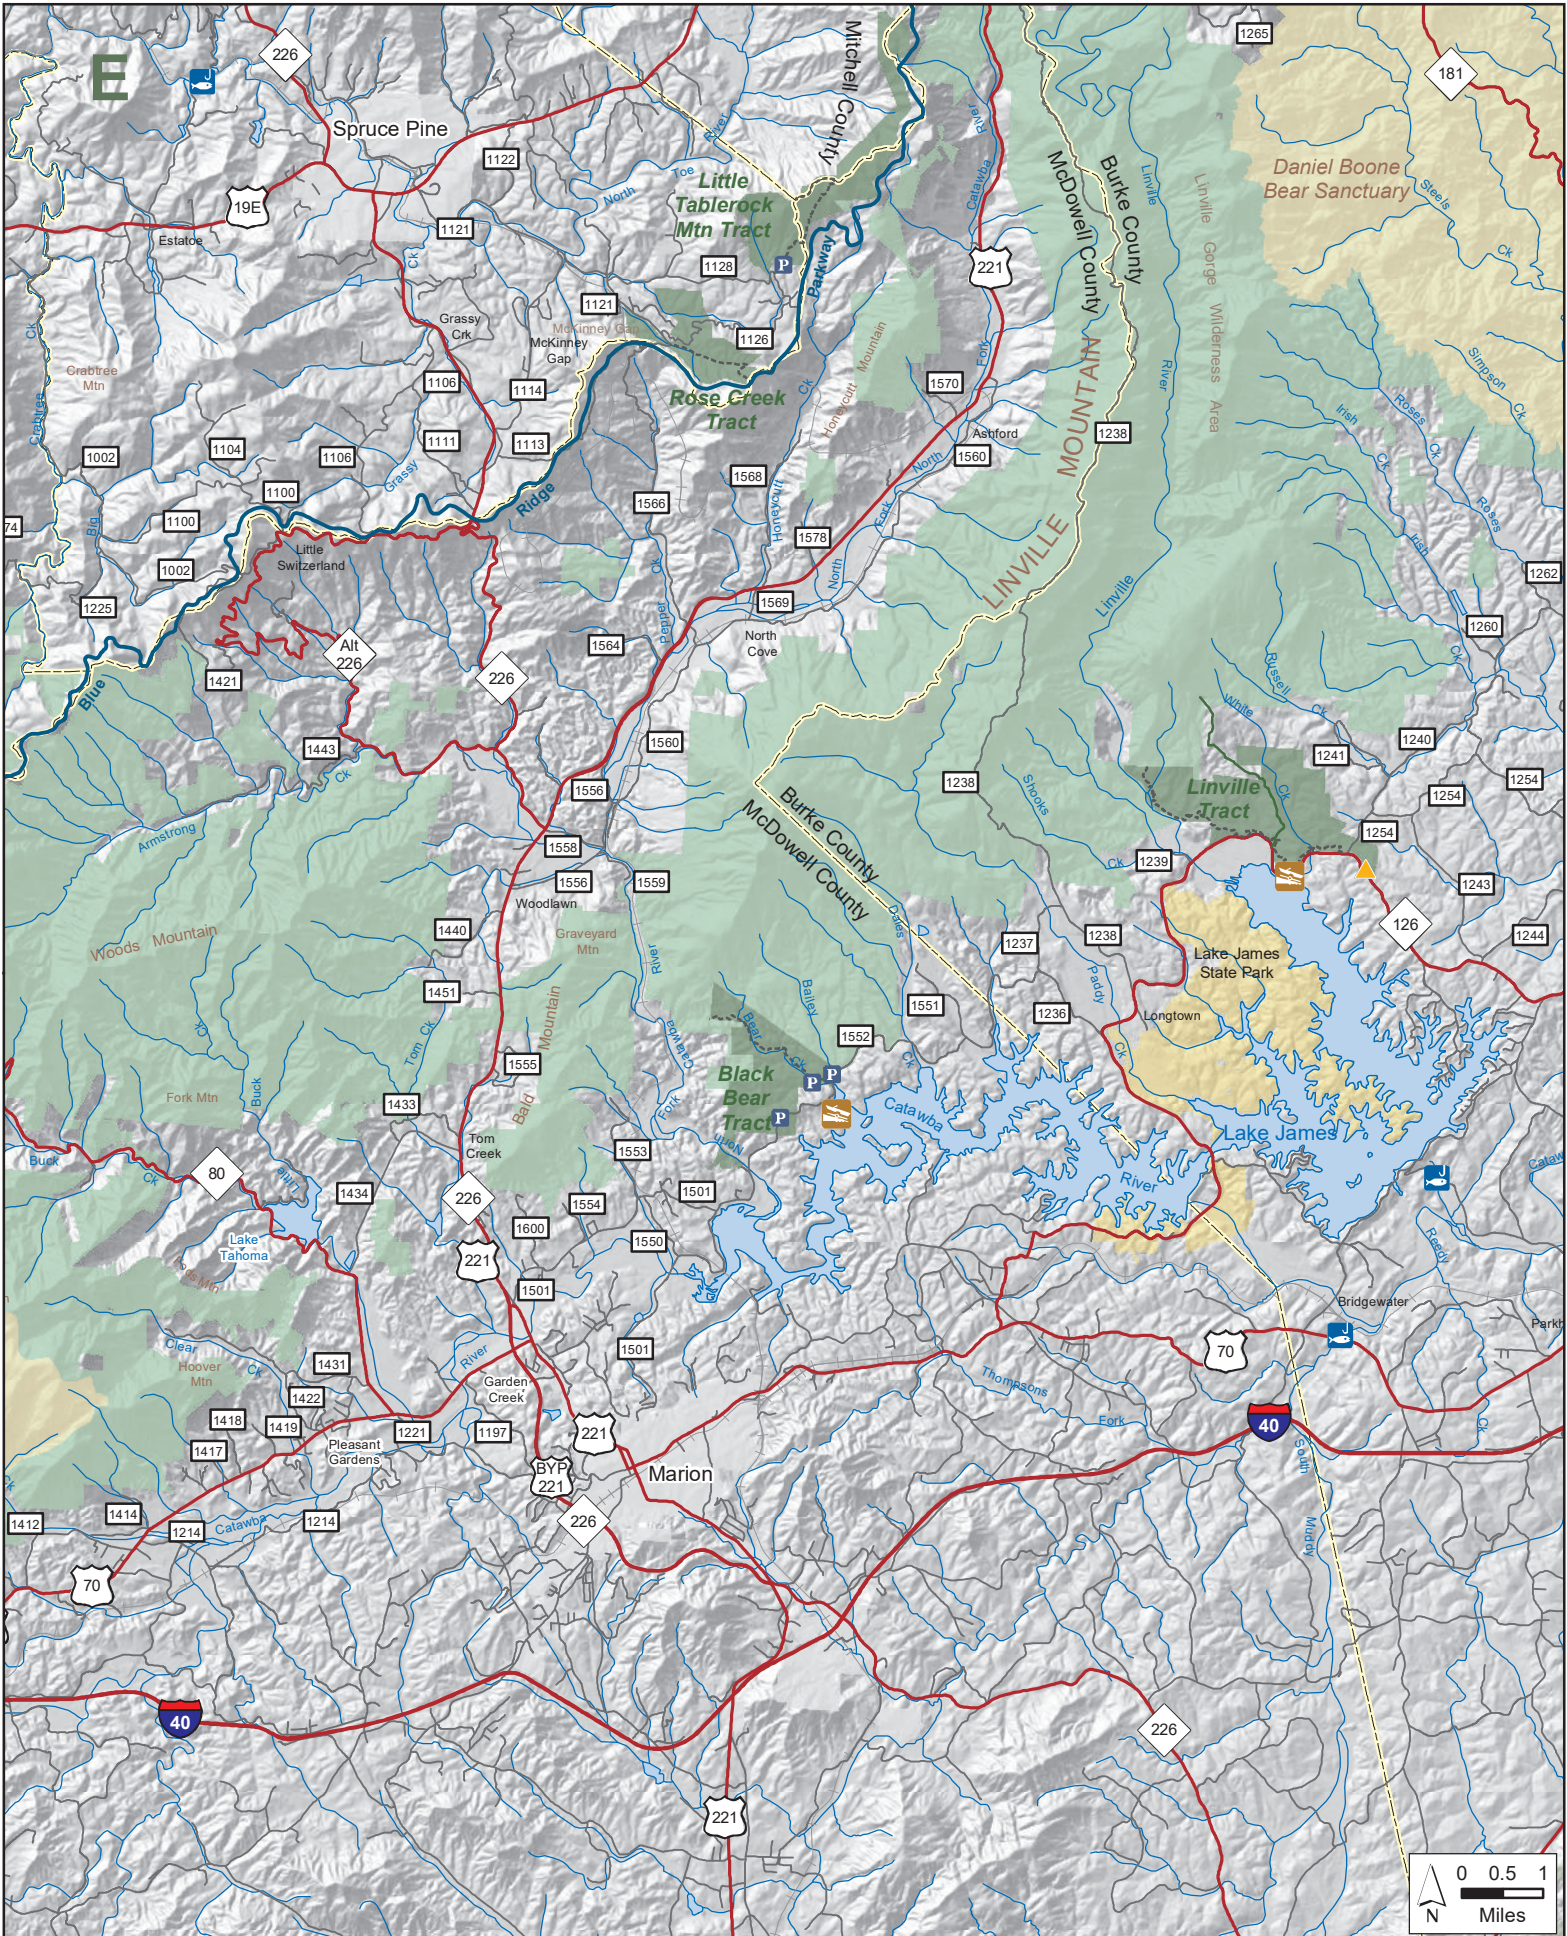

PISGAH NATIONAL FOREST GAME LAND (continued)

U.S.D.A. Forest Service, N.C. Wildlife Resources Commission

Avery, Buncombe, Burke, Caldwell, Haywood, Henderson, Madison, McDowell, Mitchell, Transylvania, Watagua and Yancey Counties