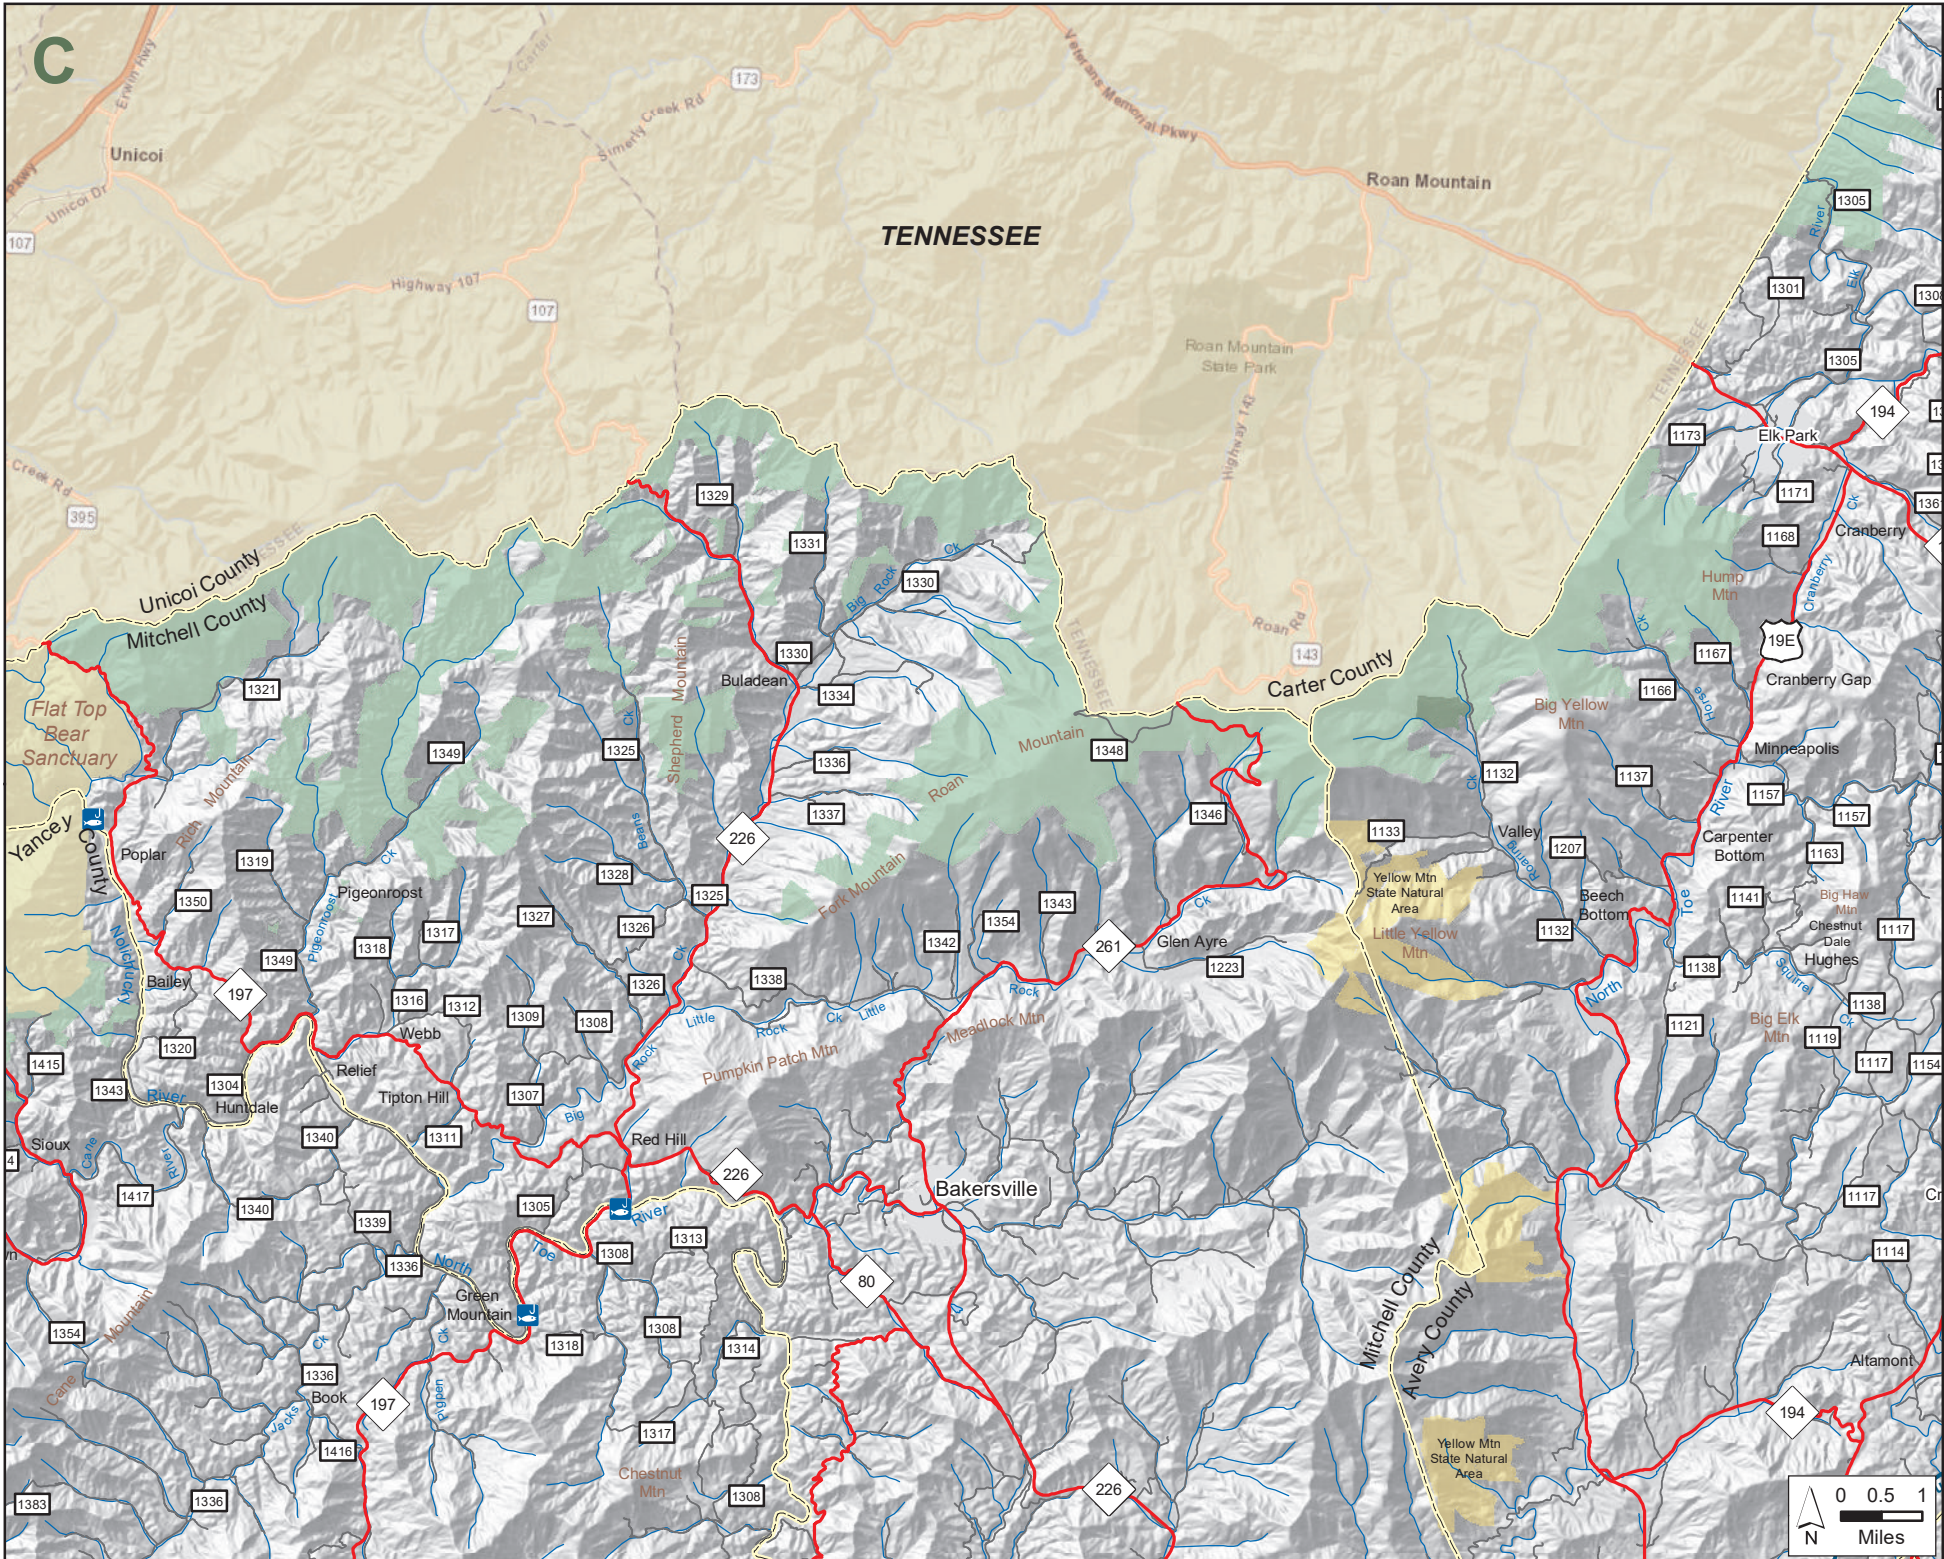

PISGAH NATIONAL FOREST GAME LAND (continued)

U.S.D.A. Forest Service, N.C. Wildlife Resources Commission

Avery, Buncombe, Burke, Caldwell, Haywood, Henderson, Madison, McDowell, Mitchell, Transylvania, Watauga and Yancey Counties

C