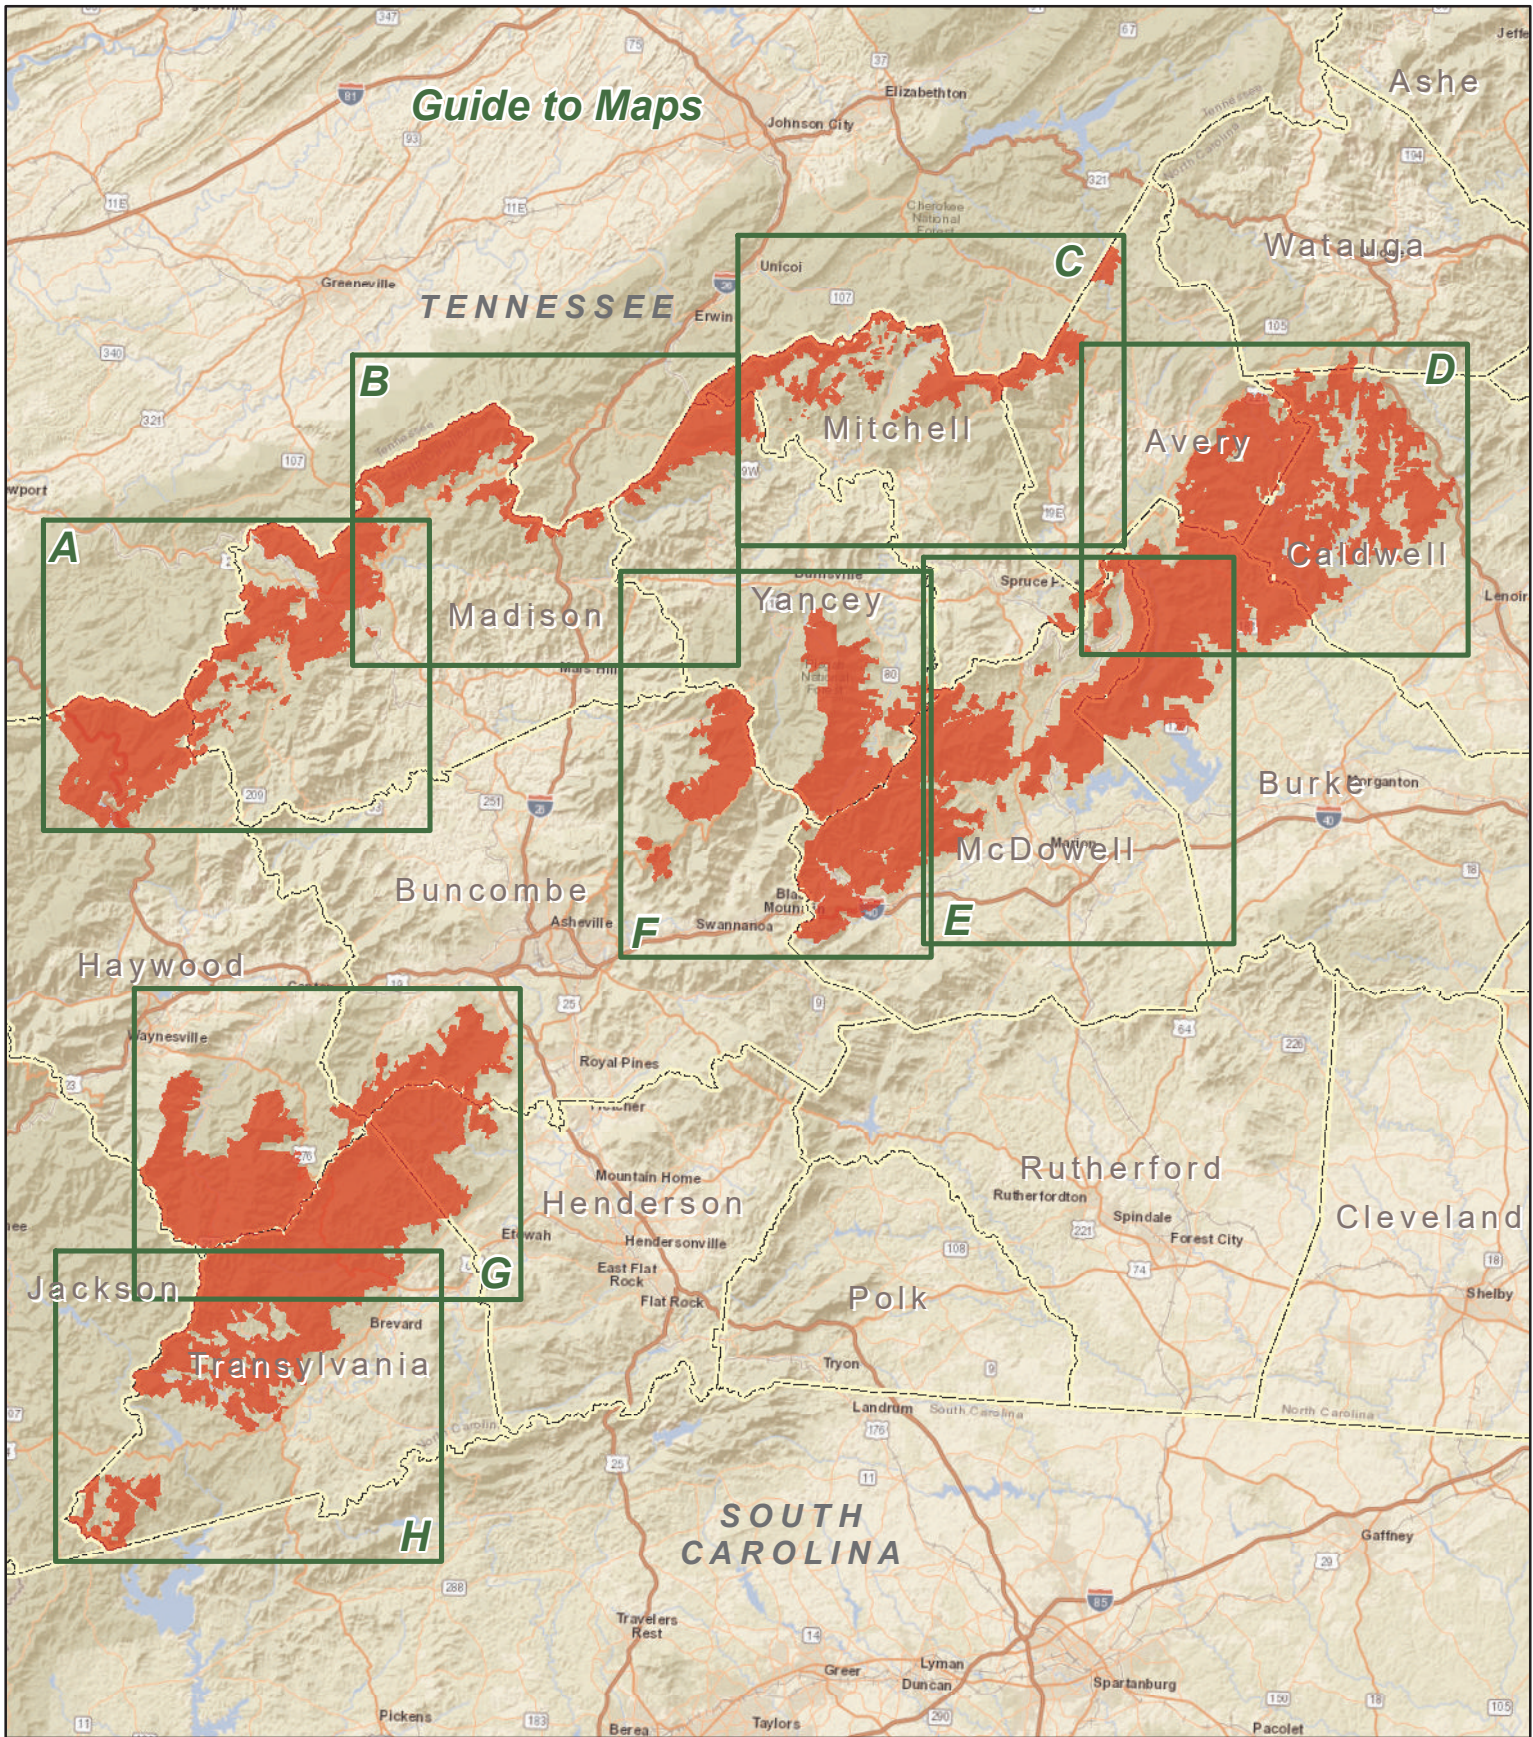

PISGAH NATIONAL FOREST GAME LAND

U.S.D.A. Forest Service, N.C. Wildlife Resources Commission - Avery, Buncombe, Burke, Caldwell, Haywood, Henderson, Madison, McDowell, Mitchell, Transylvania, Watauga and Yancey Counties (522,140 total acres)

Guide to Maps

- Disabled Sportsman Blind
- Public Parking
- Public Fishing Area
- WRC Boating Access Area

- Hunter Access Road
- Secondary Road
- Trail
- State Park
- Federal Land

Pisgah Game Land Types

- Bear Management Area (USDA-owned)
- Game Land (USDA-owned)
- Bear Management Area (NCWRC-owned)
- Game Land (NCWRC-owned)

PISGAH NATIONAL FOREST GAME LAND (continued)

Avery, Buncombe, Burke, Caldwell, Haywood, Henderson, Madison, McDowell, Mitchell, Transylvania, Watauga and Yancey Counties

U.S.D.A. Forest Service, N.C. Wildlife Resources Commission

SOUTH CAROLINA

Table Rock State Park

Headwaters State Forest Game Land

Toxaway Game Land

Gorges State Park

Brevard

Rosman

Quebec