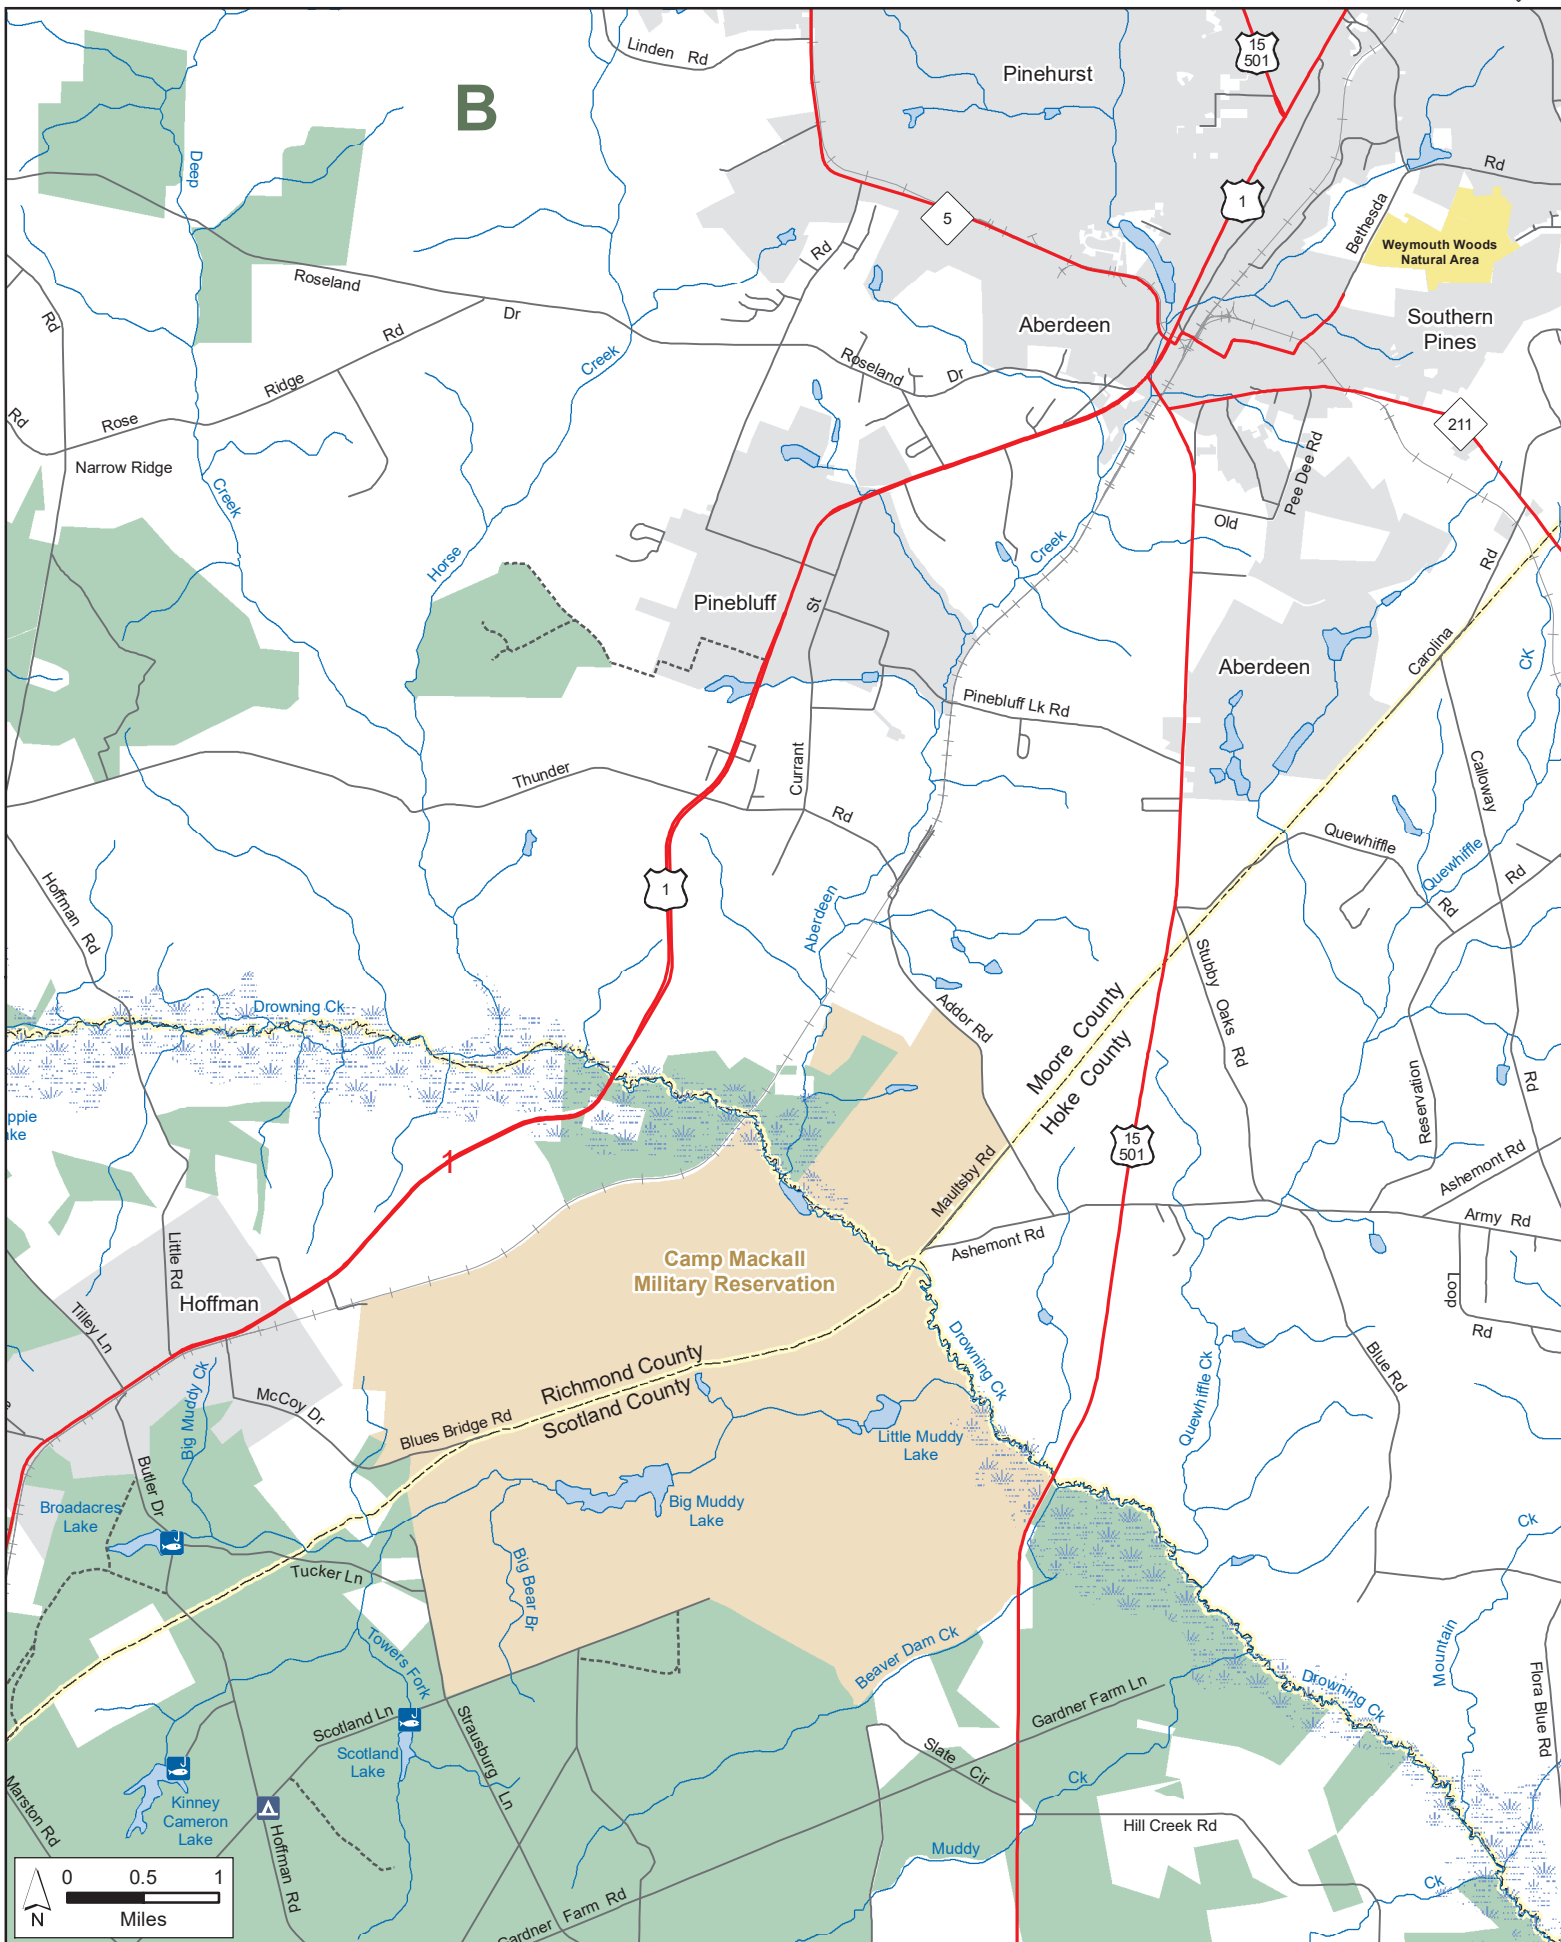

SANDHILLS GAME LAND

N.C. Wildlife Resources Commission
 Hoke, Moore, Richmond and Scotland Counties (65,180 total acres)

Guide to Maps

- | | | |
|--------------------------|----------------|-----------------------|
| Disabled Sportsman Blind | Secondary Road | Game Land Type |
| Designated Camping Area | Trail | Game Land |
| Public Shooting Range | State Park | Safety Zone |
| WRC Boating Access Area | Federal Land | Field Trial Grounds |
| Public Fishing Area | | Field Trial Course |

SANDHILLS GAME LAND (continued)

N.C. Wildlife Resources Commission
Hoke, Moore, Richmond and Scotland Counties

SANDHILLS GAME LAND (continued)

N.C. Wildlife Resources Commission
Hoke, Moore, Richmond and Scotland Counties