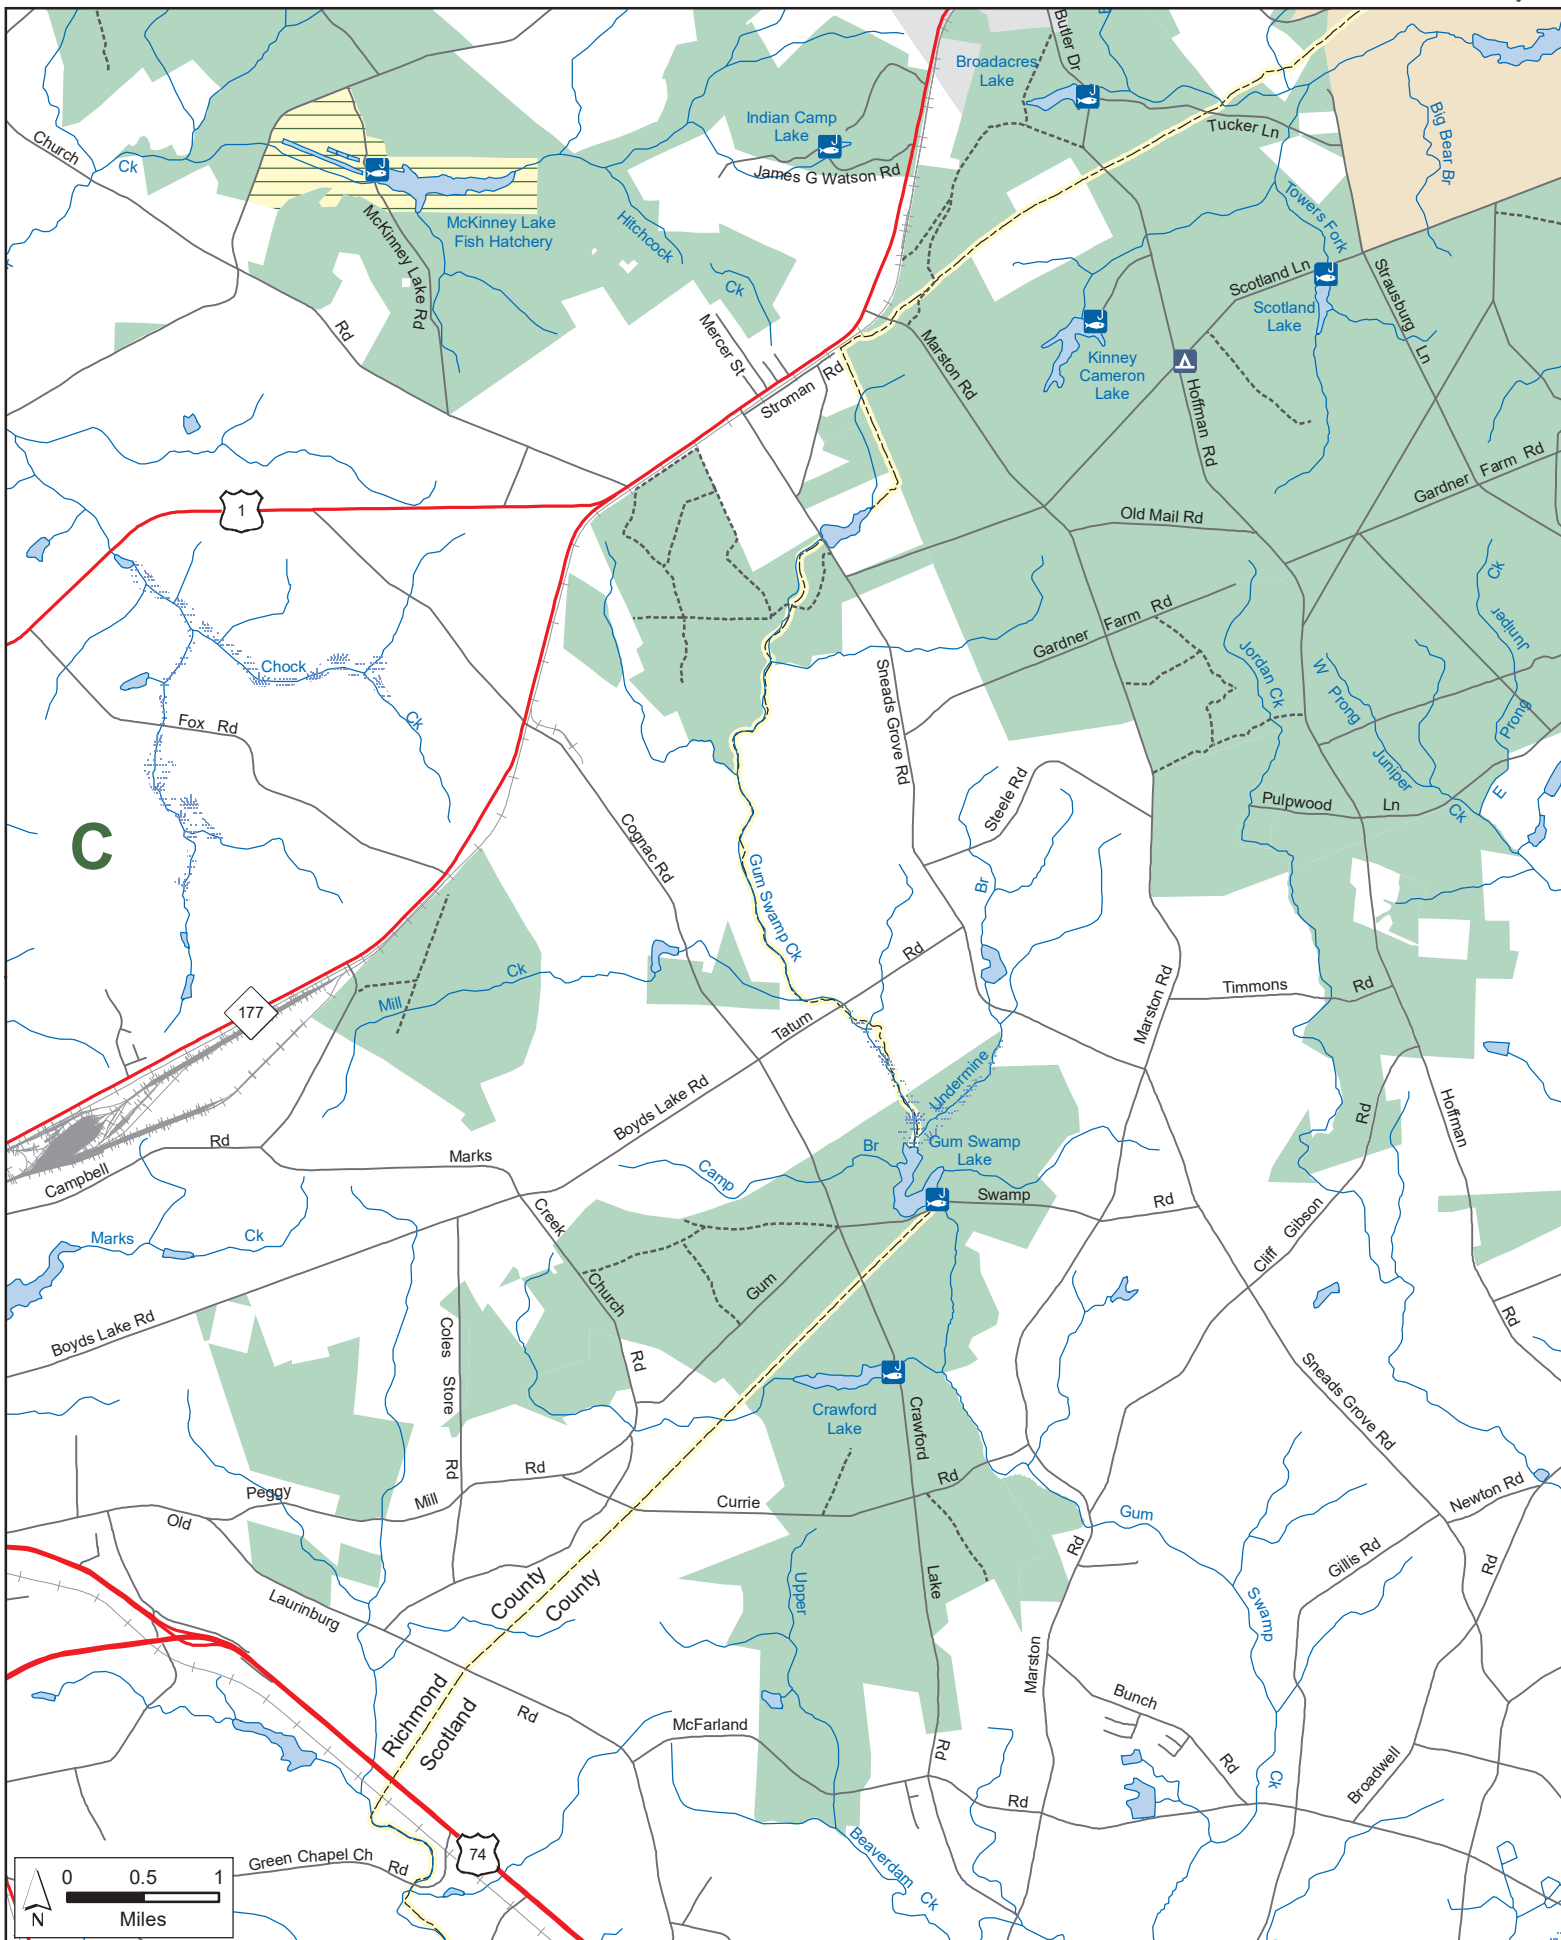

SANDHILLS GAME LAND

N.C. Wildlife Resources Commission
 Hoke, Moore, Richmond and Scotland Counties (65,180 total acres)

Guide to Maps

- | | | |
|--------------------------|----------------|-----------------------|
| Disabled Sportsman Blind | Secondary Road | Game Land Type |
| Designated Camping Area | Trail | Game Land |
| Public Shooting Range | State Park | Safety Zone |
| WRC Boating Access Area | Federal Land | Field Trial Grounds |
| Public Fishing Area | | Field Trial Course |

SANDHILLS GAME LAND (continued)

N.C. Wildlife Resources Commission
Hoke, Moore, Richmond and Scotland Counties

SANDHILLS GAME LAND (continued)

N.C. Wildlife Resources Commission
Hoke, Moore, Richmond and Scotland Counties