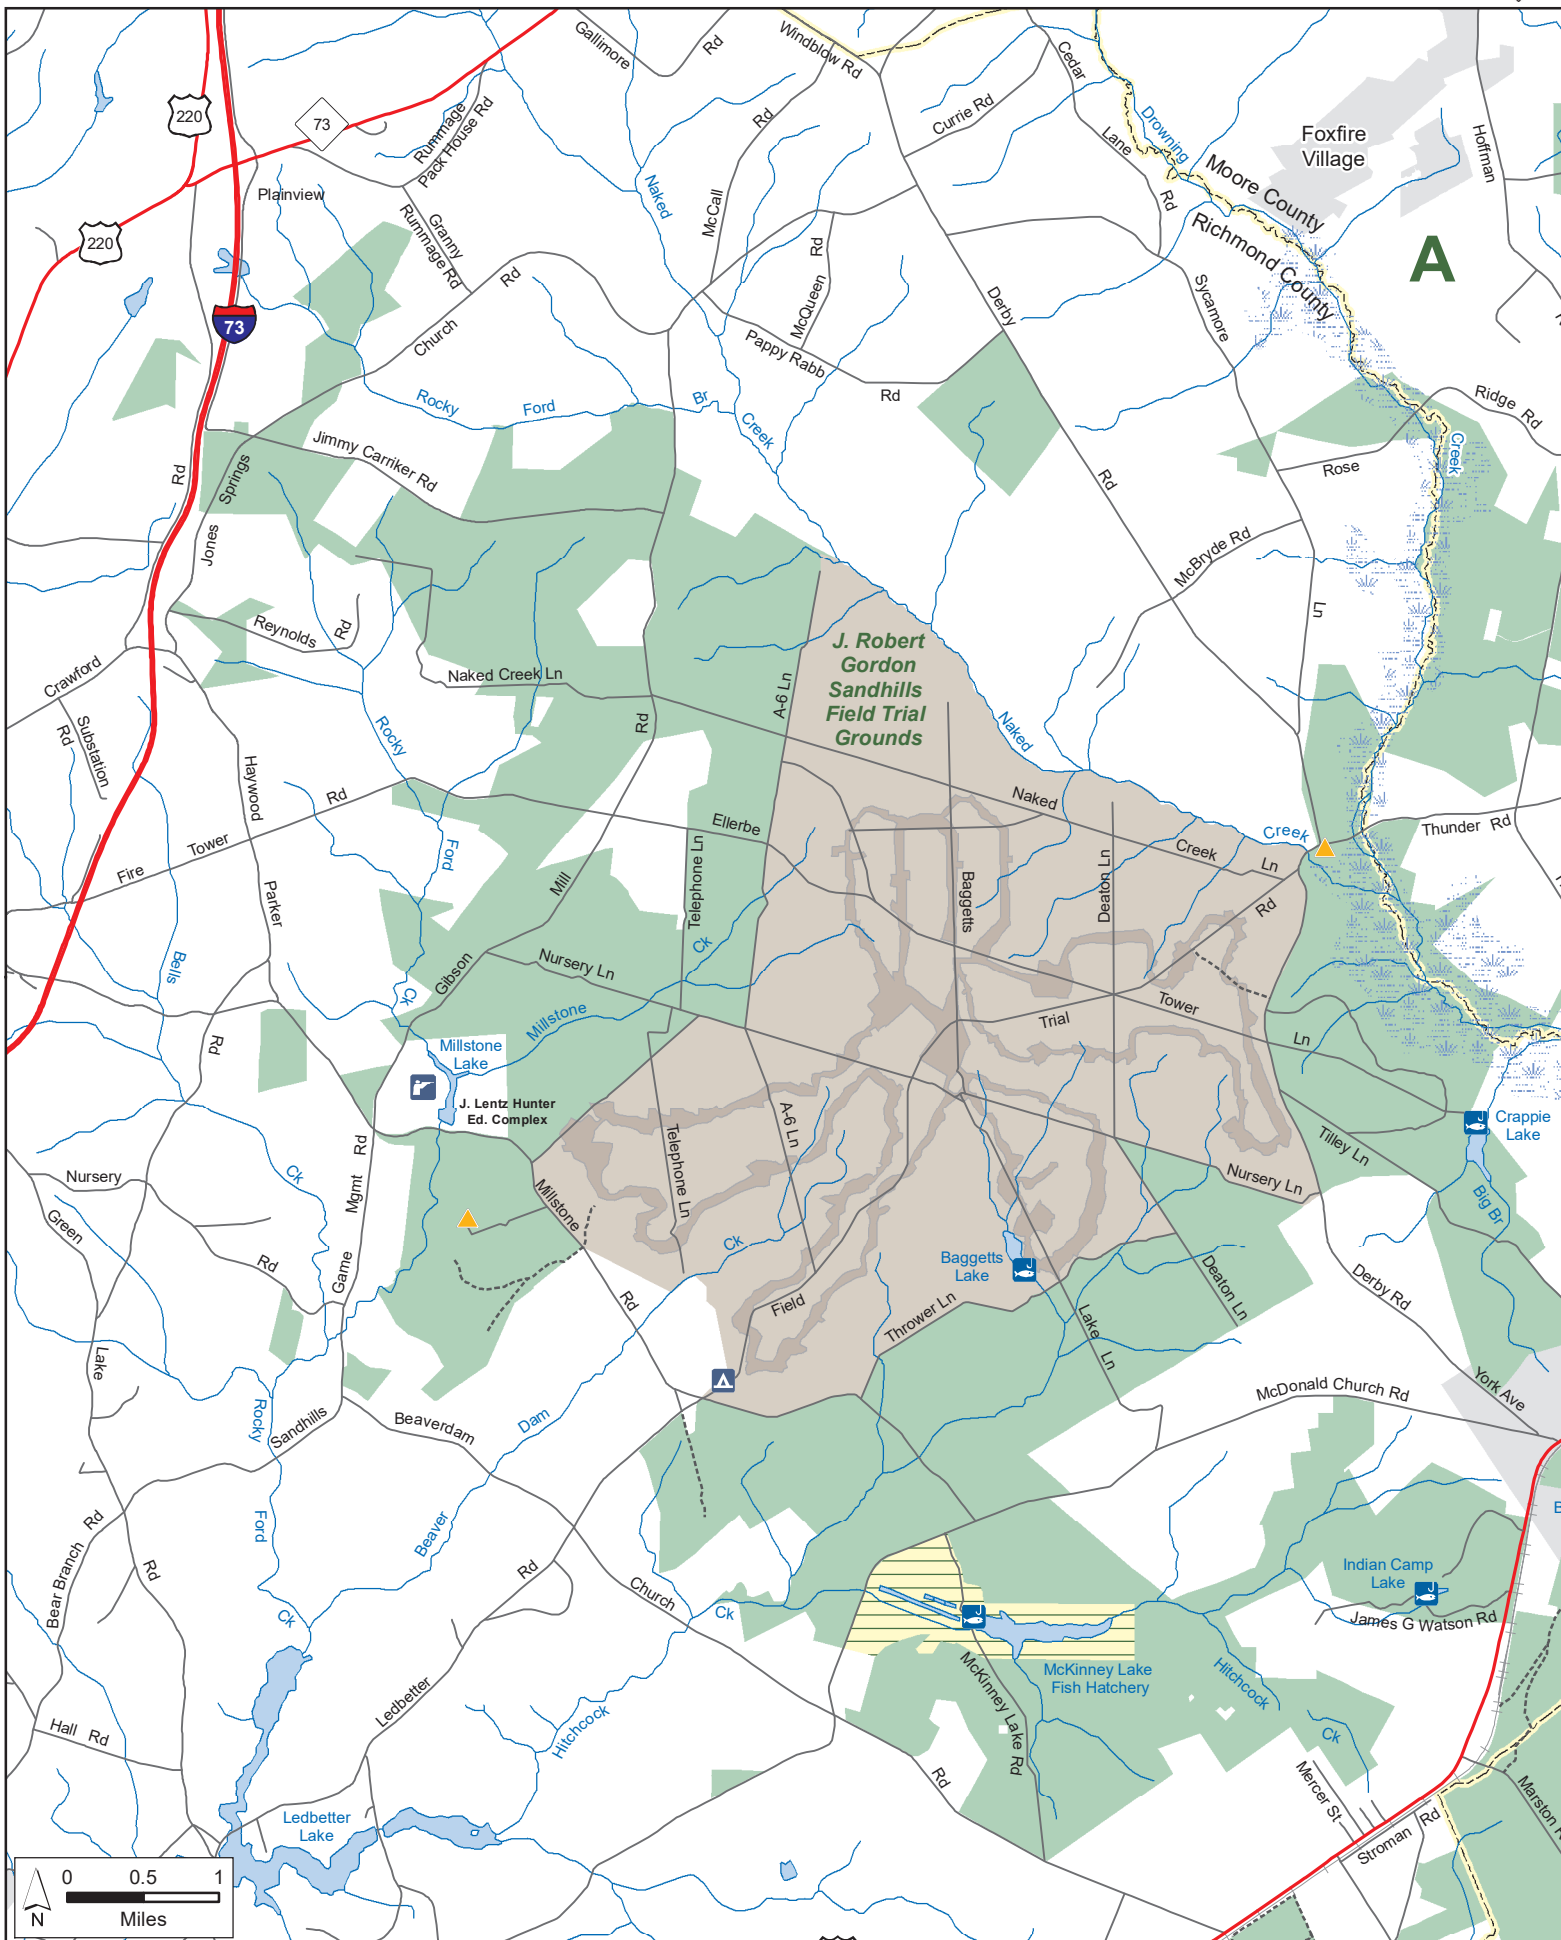

SANDHILLS GAME LAND

N.C. Wildlife Resources Commission
 Hoke, Moore, Richmond and Scotland Counties (65,180 total acres)

Guide to Maps

- | | | |
|--------------------------|----------------|-----------------------|
| Disabled Sportsman Blind | Secondary Road | Game Land Type |
| Designated Camping Area | Trail | Game Land |
| Public Shooting Range | State Park | Safety Zone |
| WRC Boating Access Area | Federal Land | Field Trial Grounds |
| Public Fishing Area | | Field Trial Course |

SANDHILLS GAME LAND (continued)

N.C. Wildlife Resources Commission
Hoke, Moore, Richmond and Scotland Counties

SANDHILLS GAME LAND (continued)

N.C. Wildlife Resources Commission
Hoke, Moore, Richmond and Scotland Counties