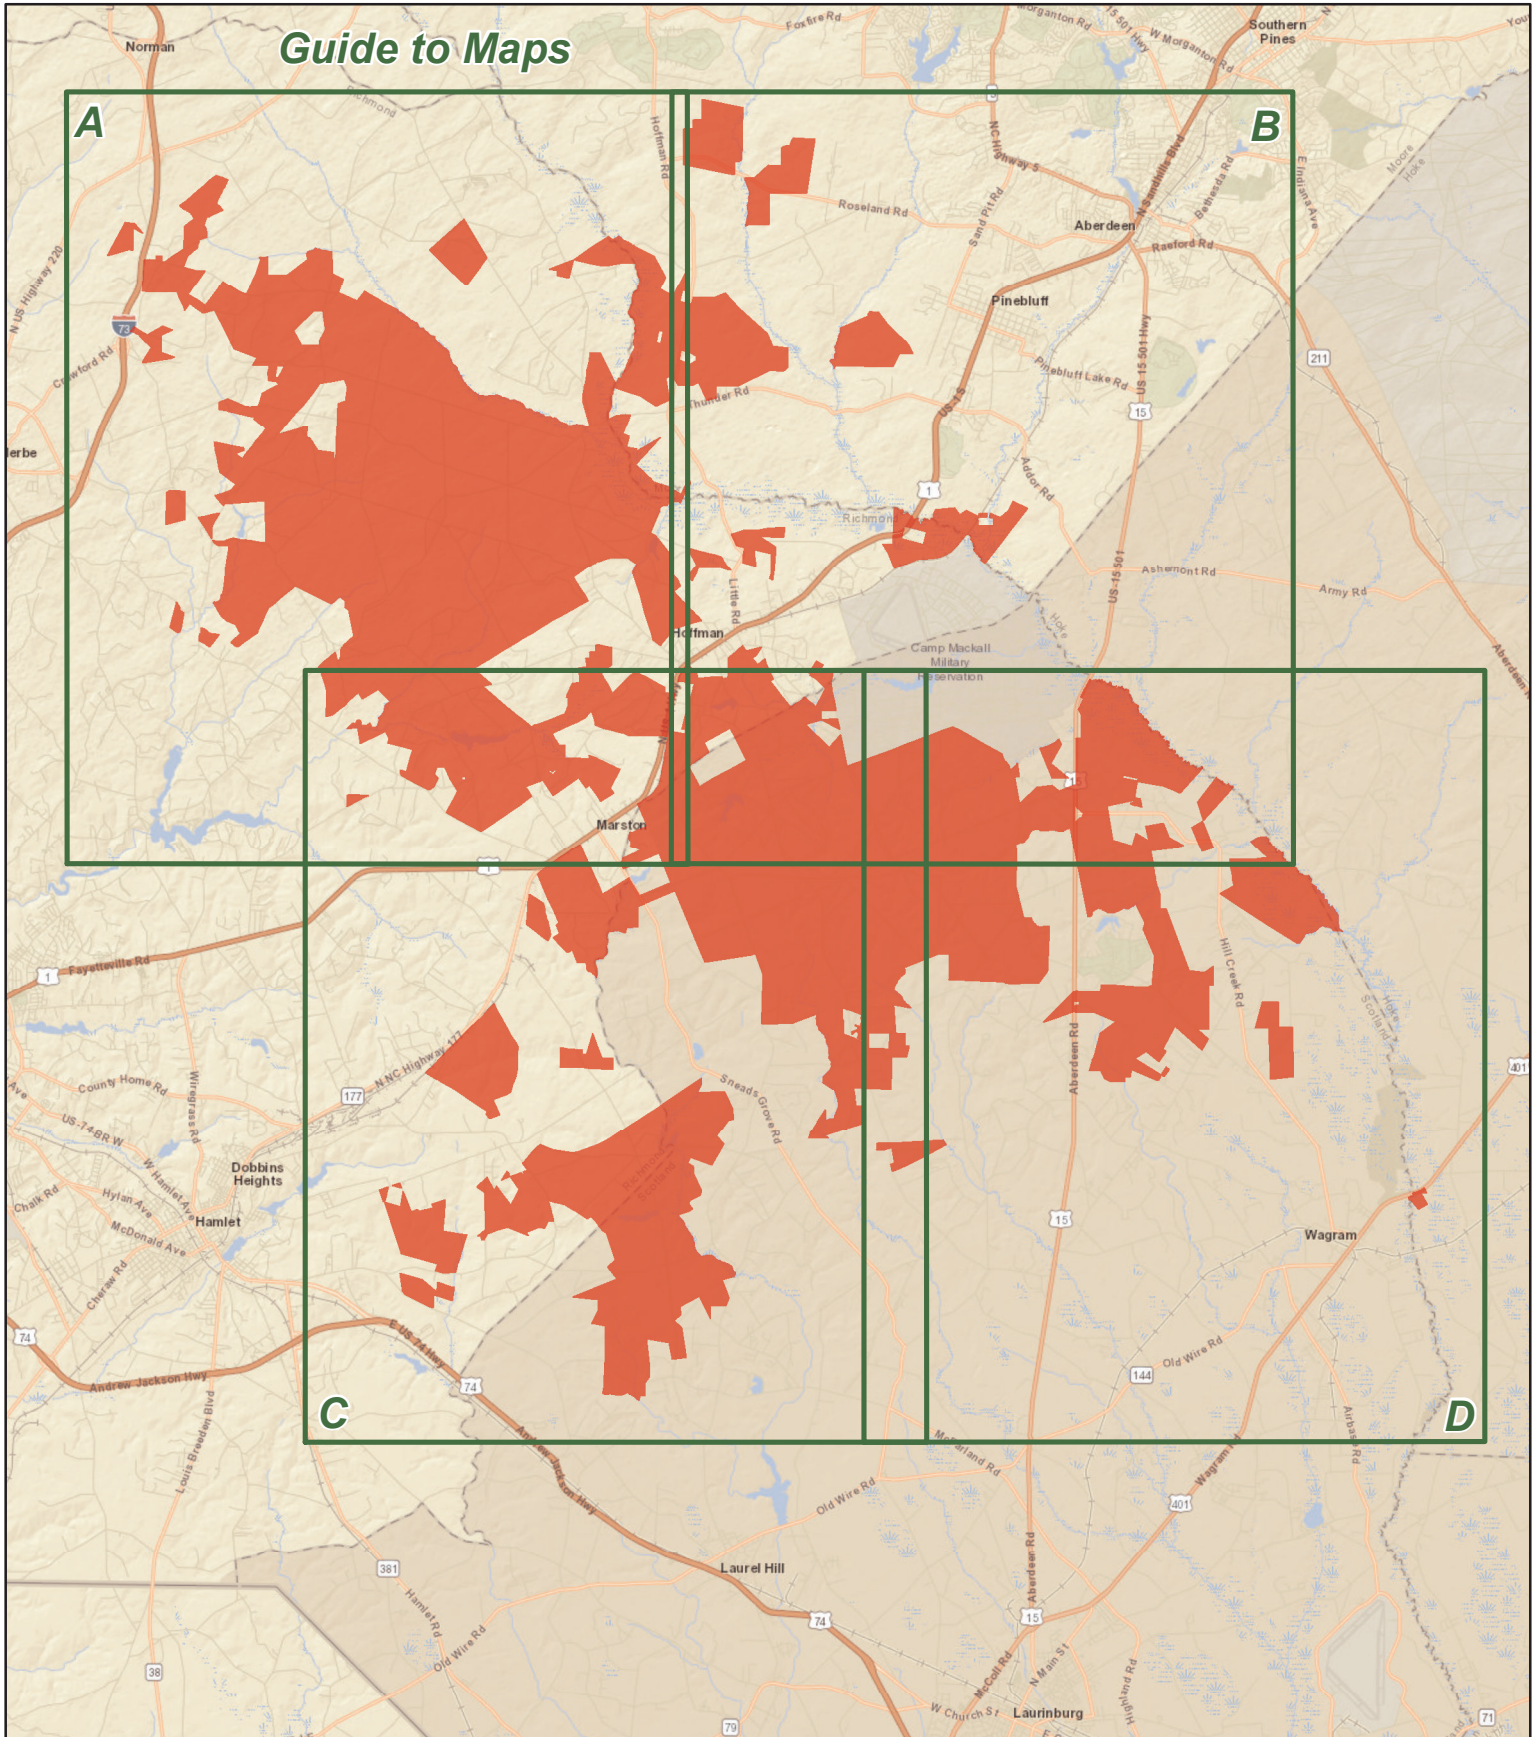

SANDHILLS GAME LAND

N.C. Wildlife Resources Commission
 Hoke, Moore, Richmond and Scotland Counties (65,180 total acres)

Guide to Maps

- | | | |
|--------------------------|----------------|-----------------------|
| Disabled Sportsman Blind | Secondary Road | Game Land Type |
| Designated Camping Area | Trail | Game Land |
| Public Shooting Range | State Park | Safety Zone |
| WRC Boating Access Area | Federal Land | Field Trial Grounds |
| Public Fishing Area | | Field Trial Course |

SANDHILLS GAME LAND (continued)

N.C. Wildlife Resources Commission
Hoke, Moore, Richmond and Scotland Counties

SANDHILLS GAME LAND (continued)

N.C. Wildlife Resources Commission
Hoke, Moore, Richmond and Scotland Counties