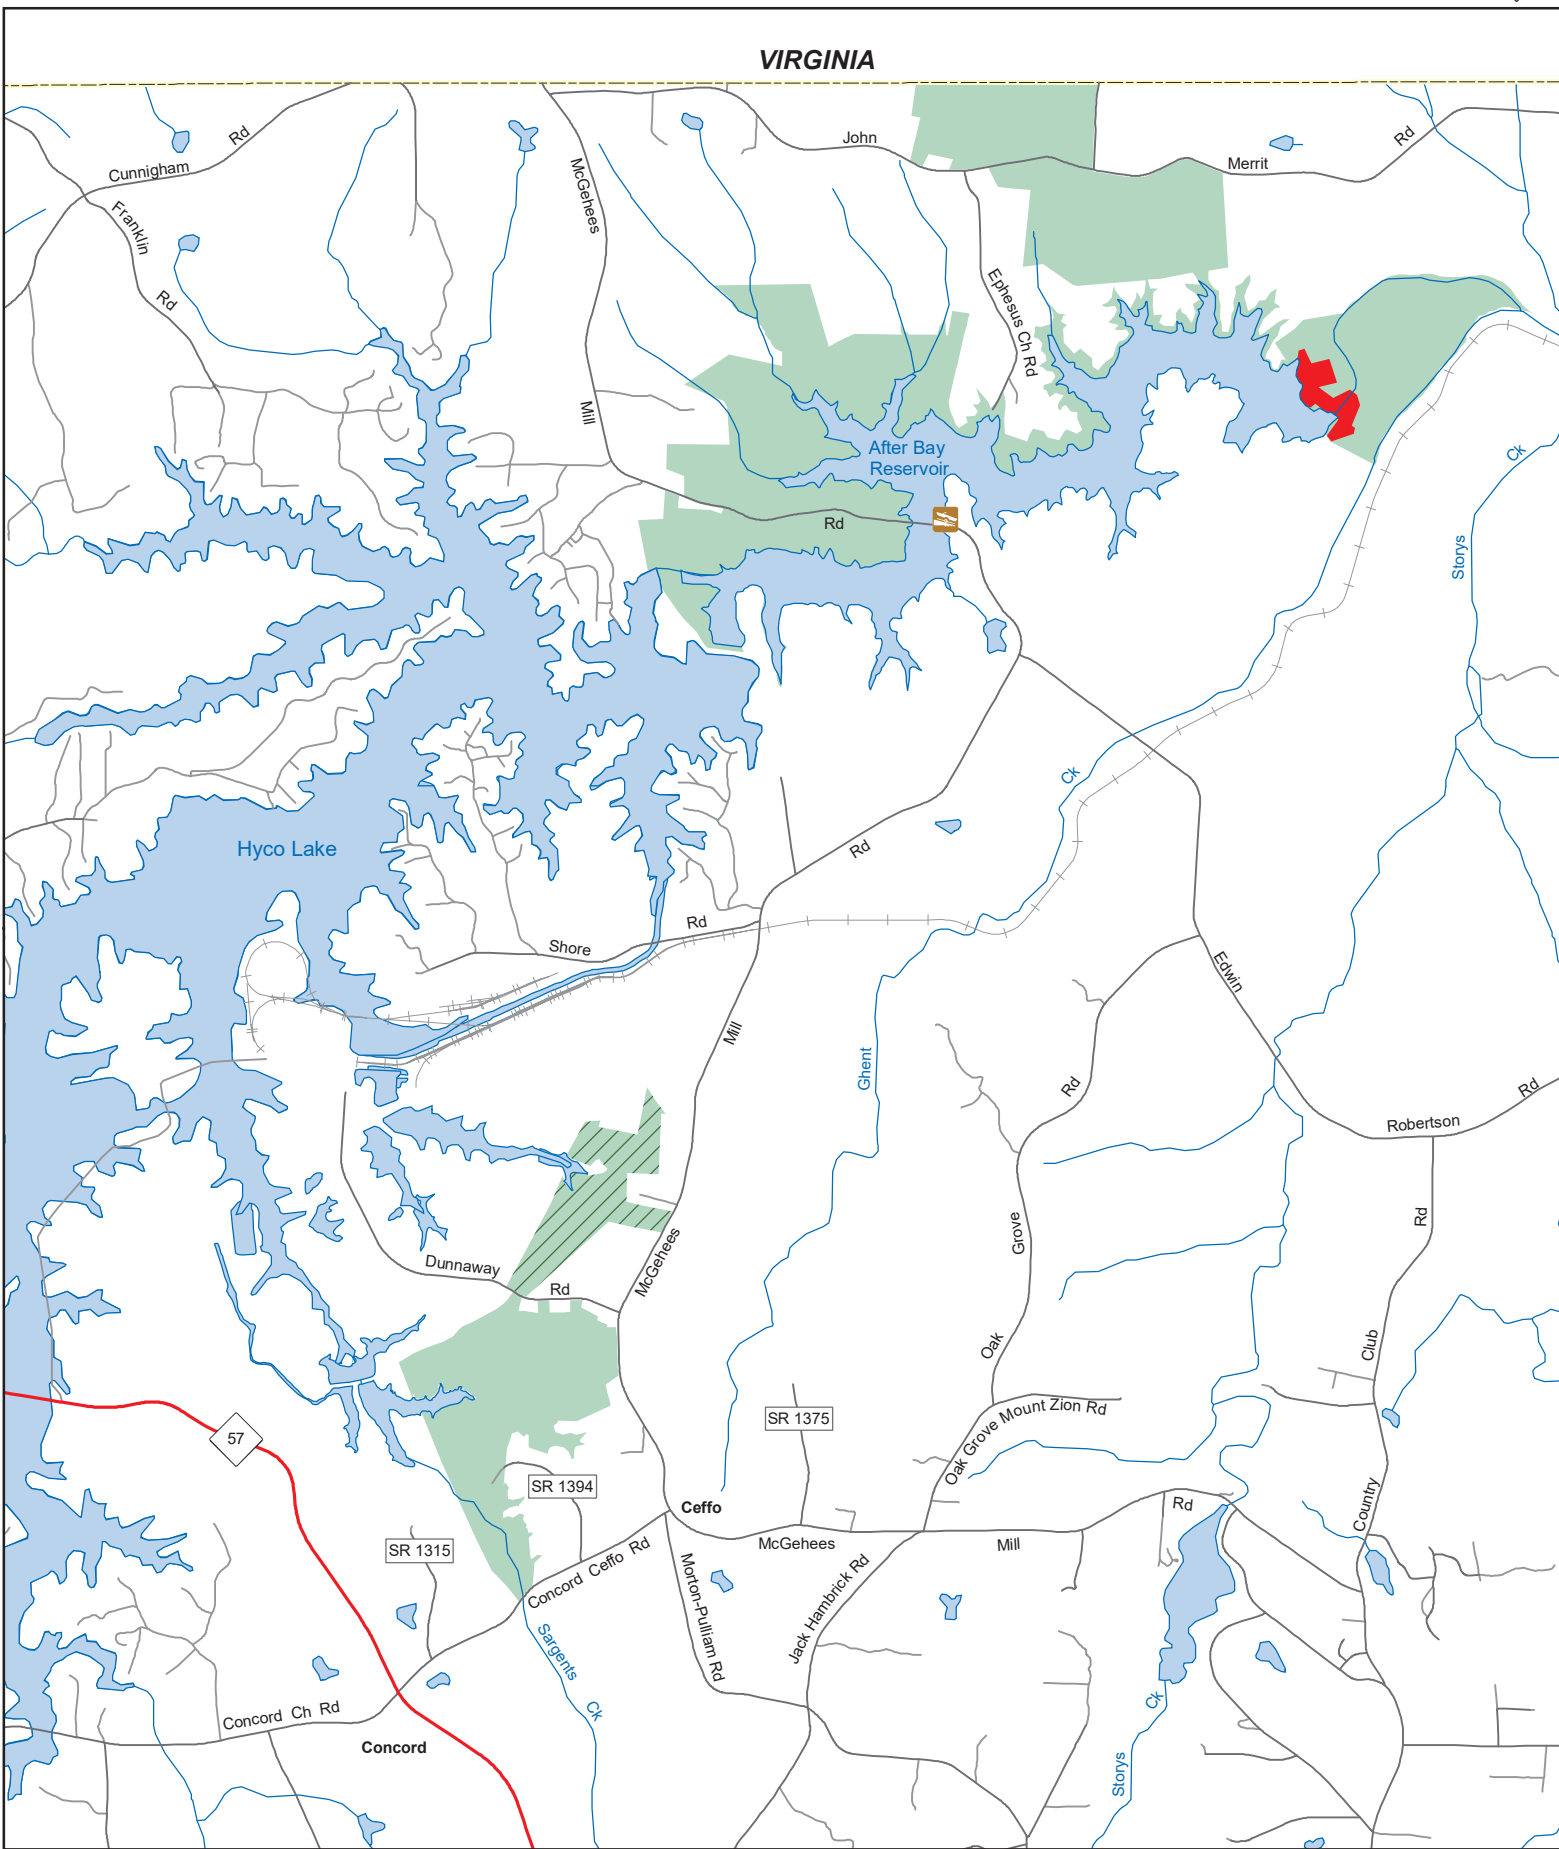

HYCO GAME LAND

Duke Energy Progress
Person County (2,370 acres)

VIRGINIA

- WRC Boating Access Area
- Archery Zone
- Closed Area - No Trespassing
- Game Land

Note: Unless otherwise noted, the surface area of After Bay Reservoir is game land.