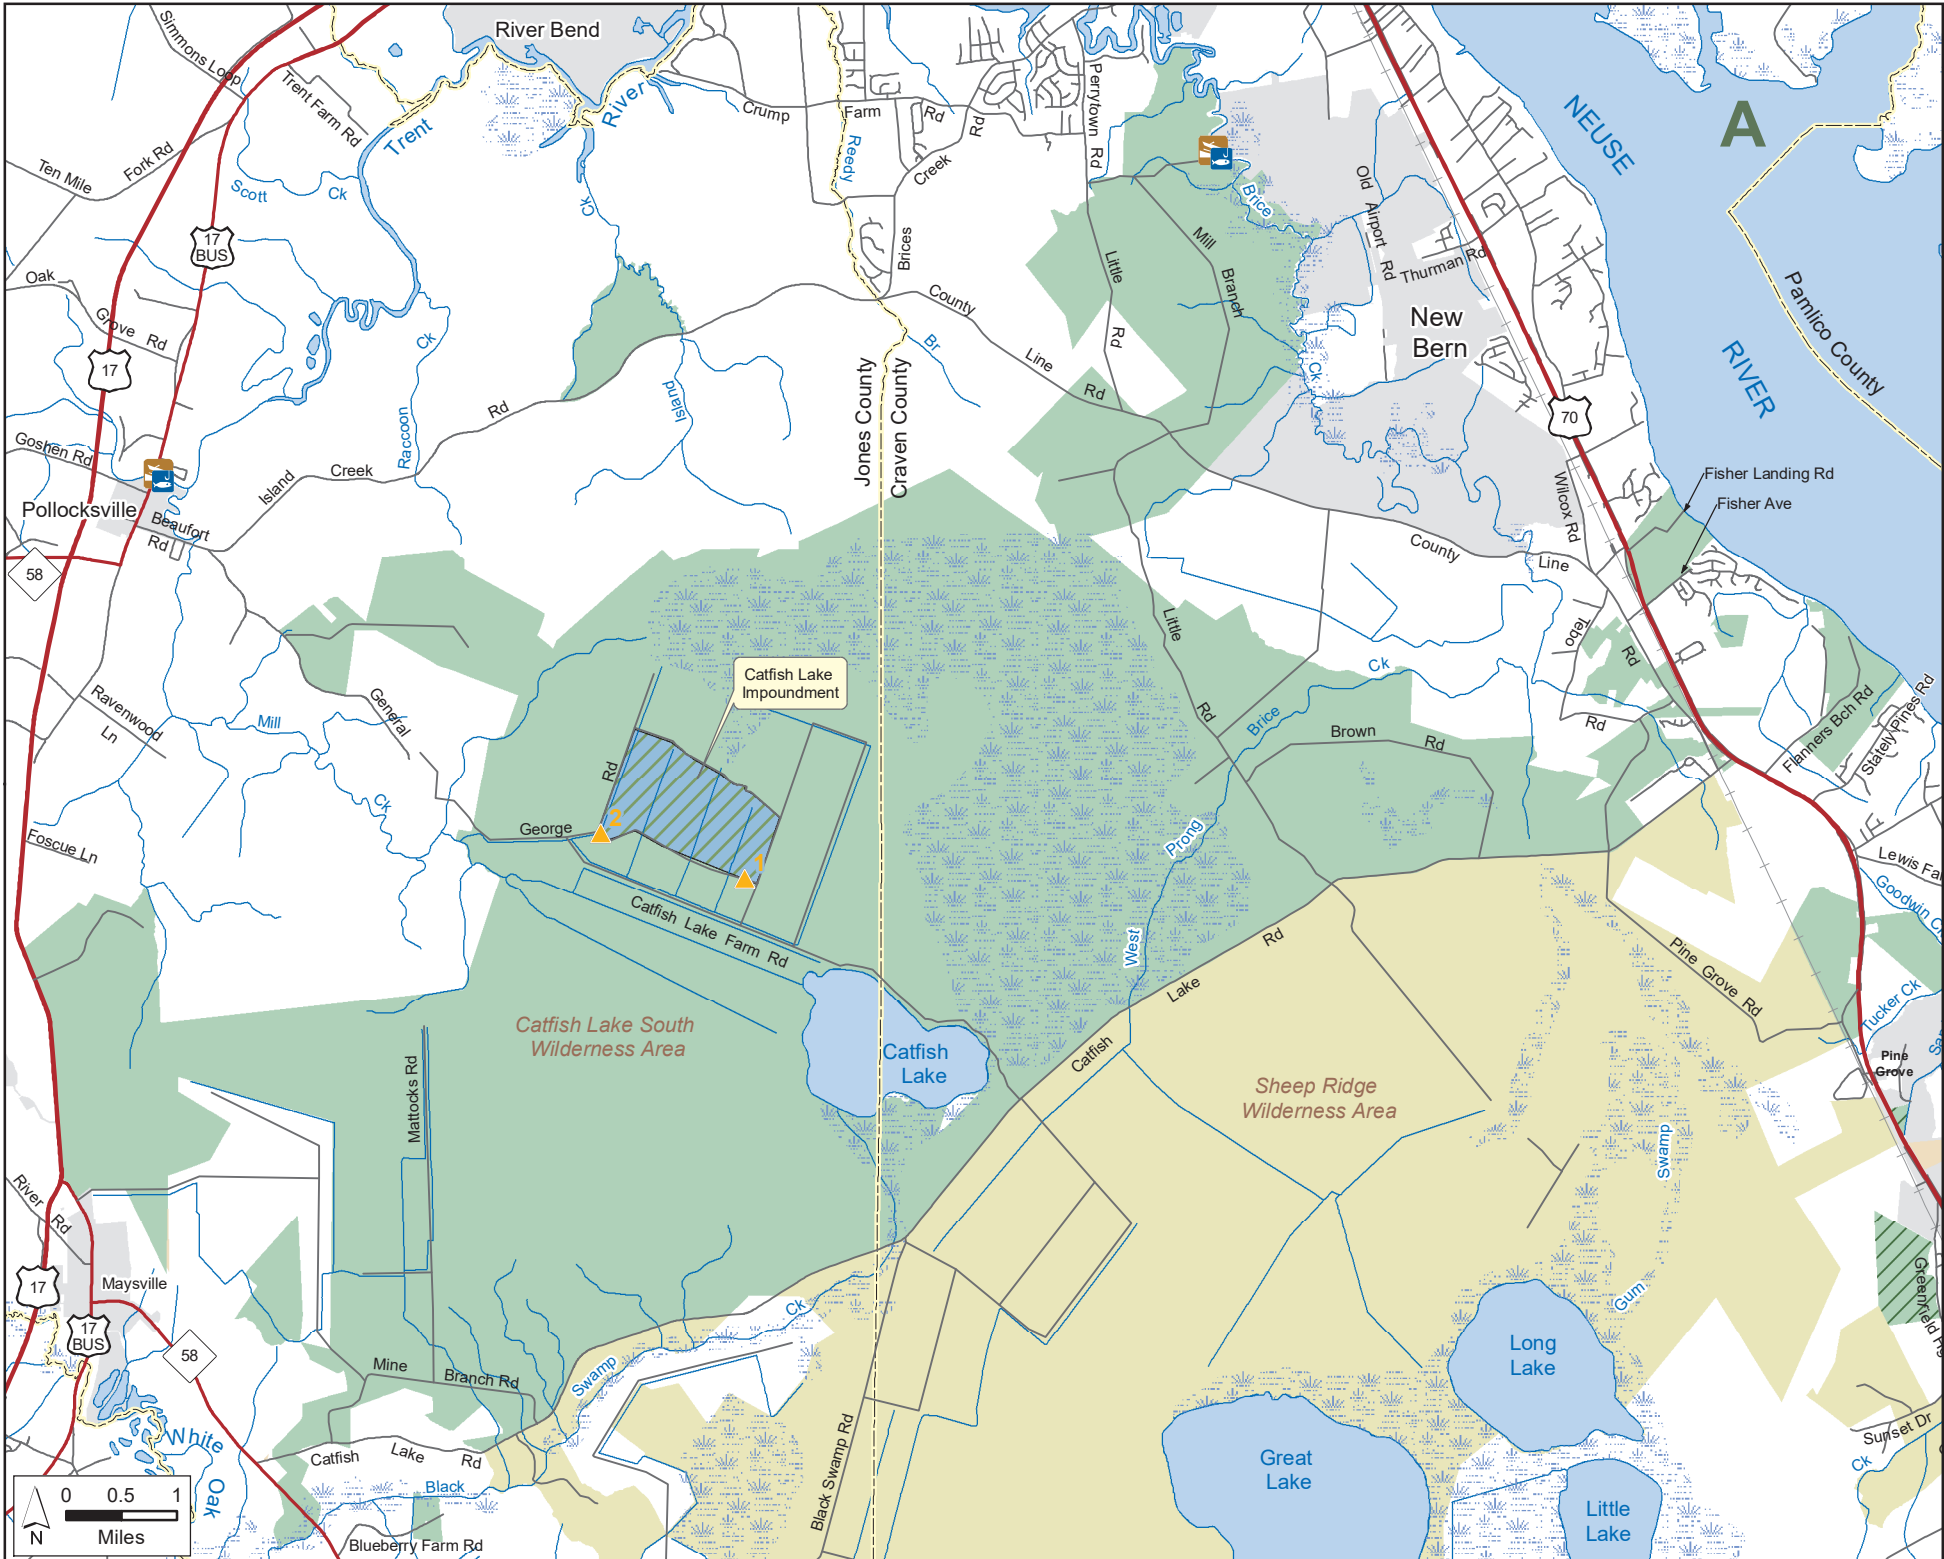

CROATAN NATIONAL FOREST GAME LAND

U.S.D.A. Forest Service, N.C. Wildlife Resources Commission
Carteret, Craven and Jones Counties (166,270 total acres)

Guide to Maps

Game Land Type

- Archery Zone
- Bear Management Area
- Game Land
- Waterfowl Impoundment

- Disabled Sportsman Blind
- WRC Boating Access Area
- Public Fishing Area

- Secondary Road
- Trail
- Federal Land

Note: Alligators present in waterfowl impoundments.

CROATAN NATIONAL FOREST GAME LAND (continued)
 U.S.D.A. Forest Service, N.C. Wildlife Resources Commission
 Carteret, Craven and Jones Counties

CROATAN NATIONAL FOREST GAME LAND (continued)

U.S.D.A. Forest Service, N.C. Wildlife Resources Commission
Carteret, Craven and Jones Counties

CROATAN NATIONAL FOREST GAME LAND (continued)

U.S.D.A. Forest Service, N.C. Wildlife Resources Commission
Carteret, Craven and Jones Counties