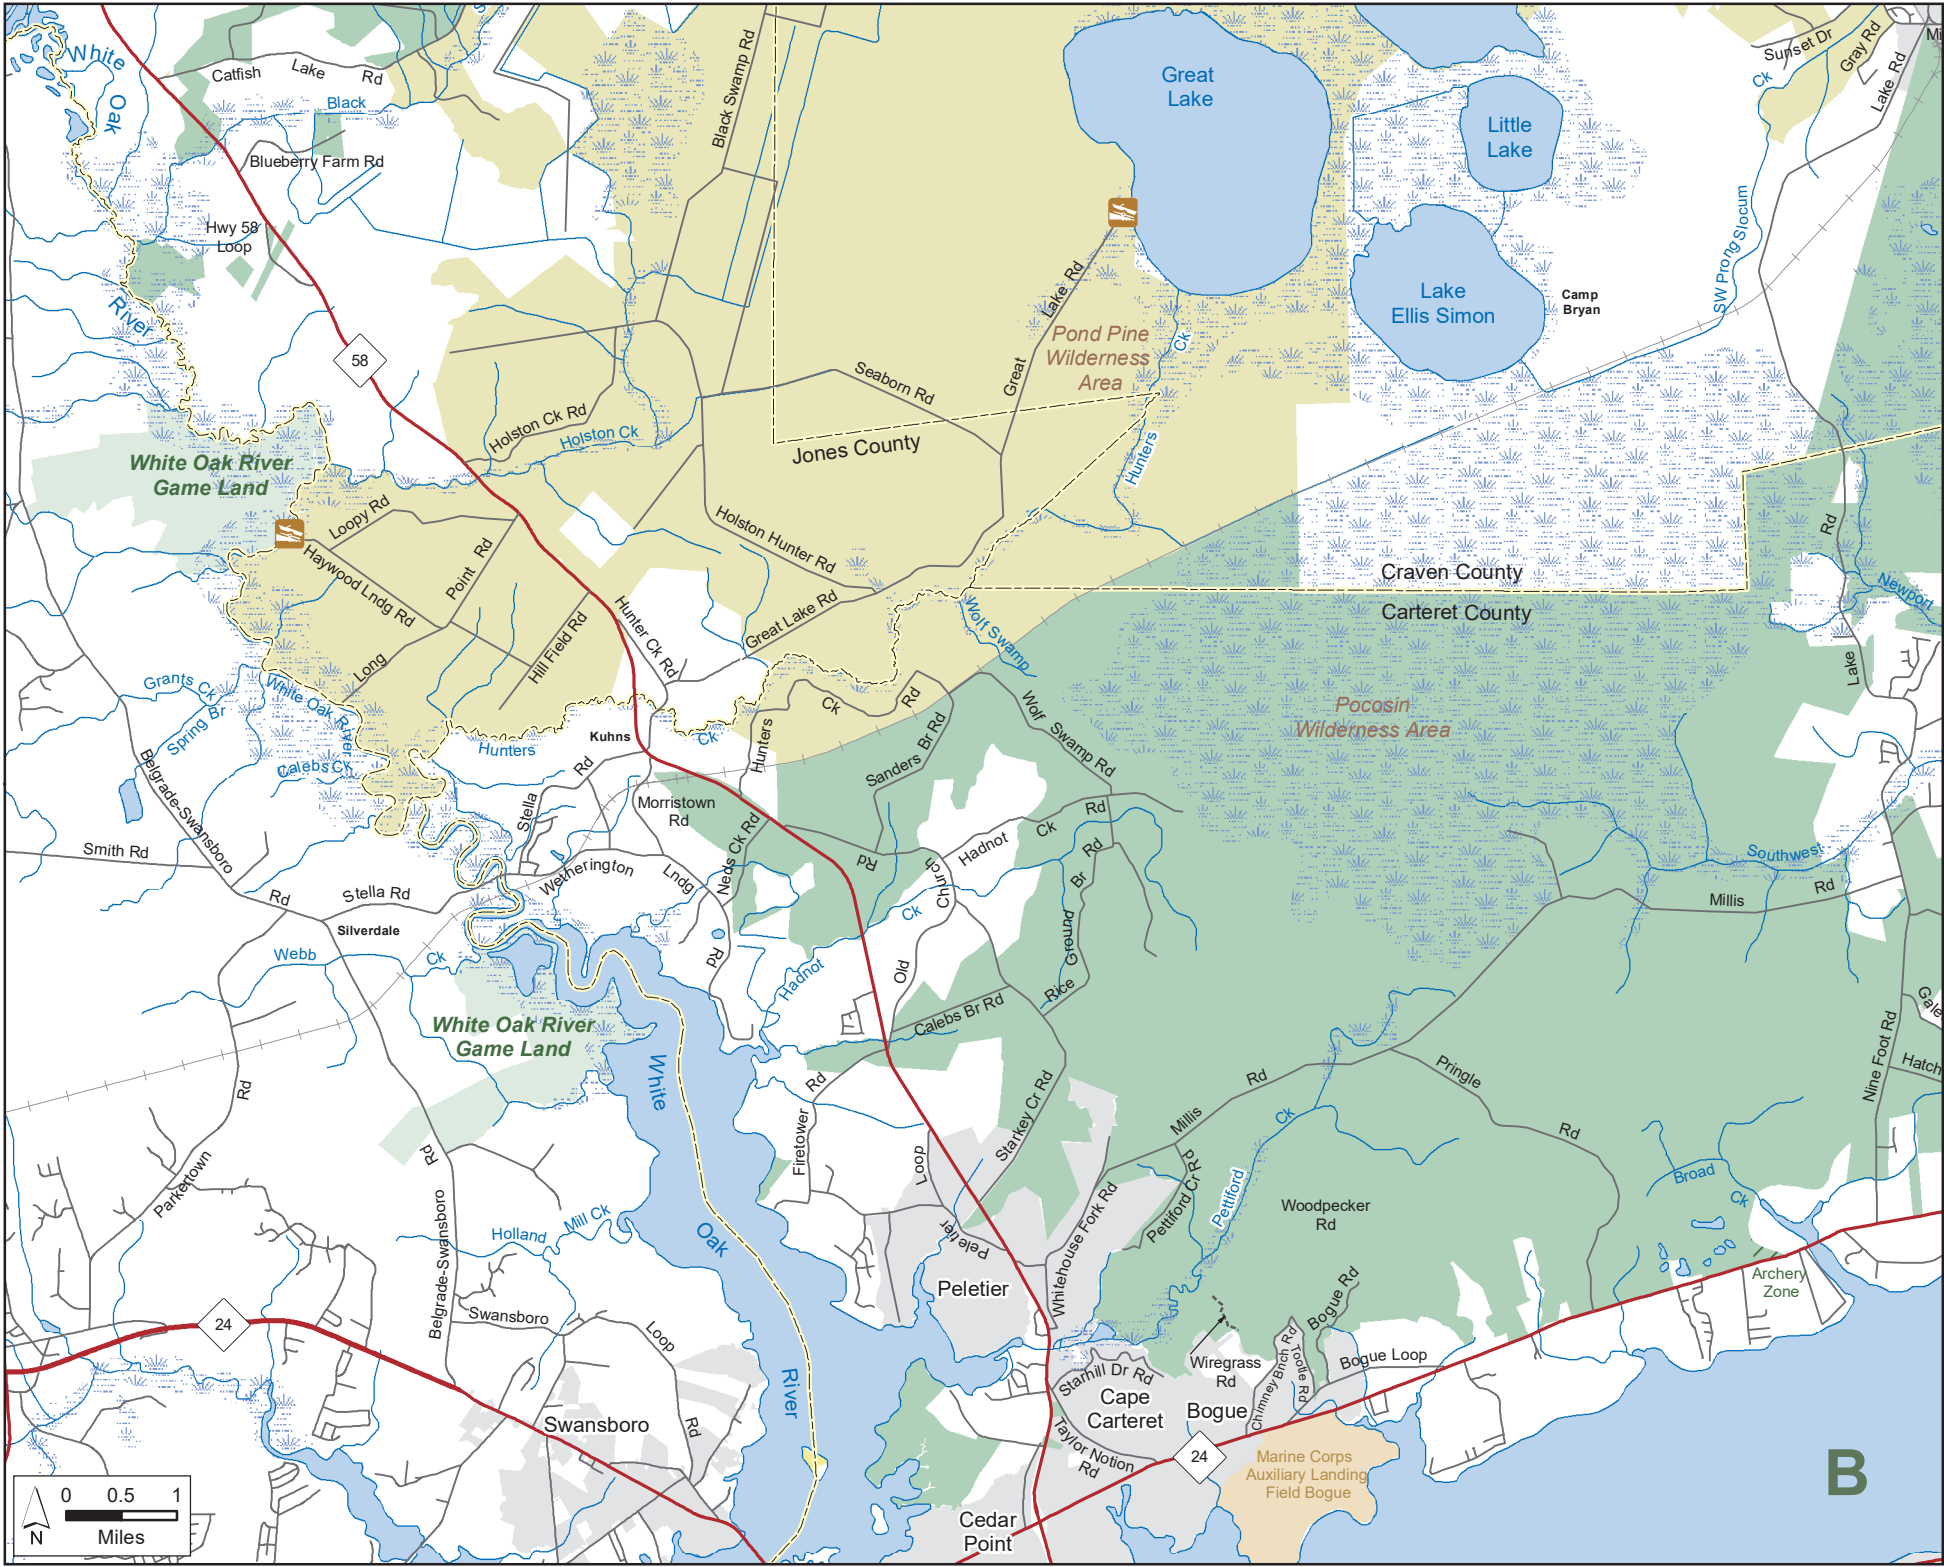

CROATAN NATIONAL FOREST GAME LAND (continued)

U.S.D.A. Forest Service, N.C. Wildlife Resources Commission
Carteret, Craven and Jones Counties