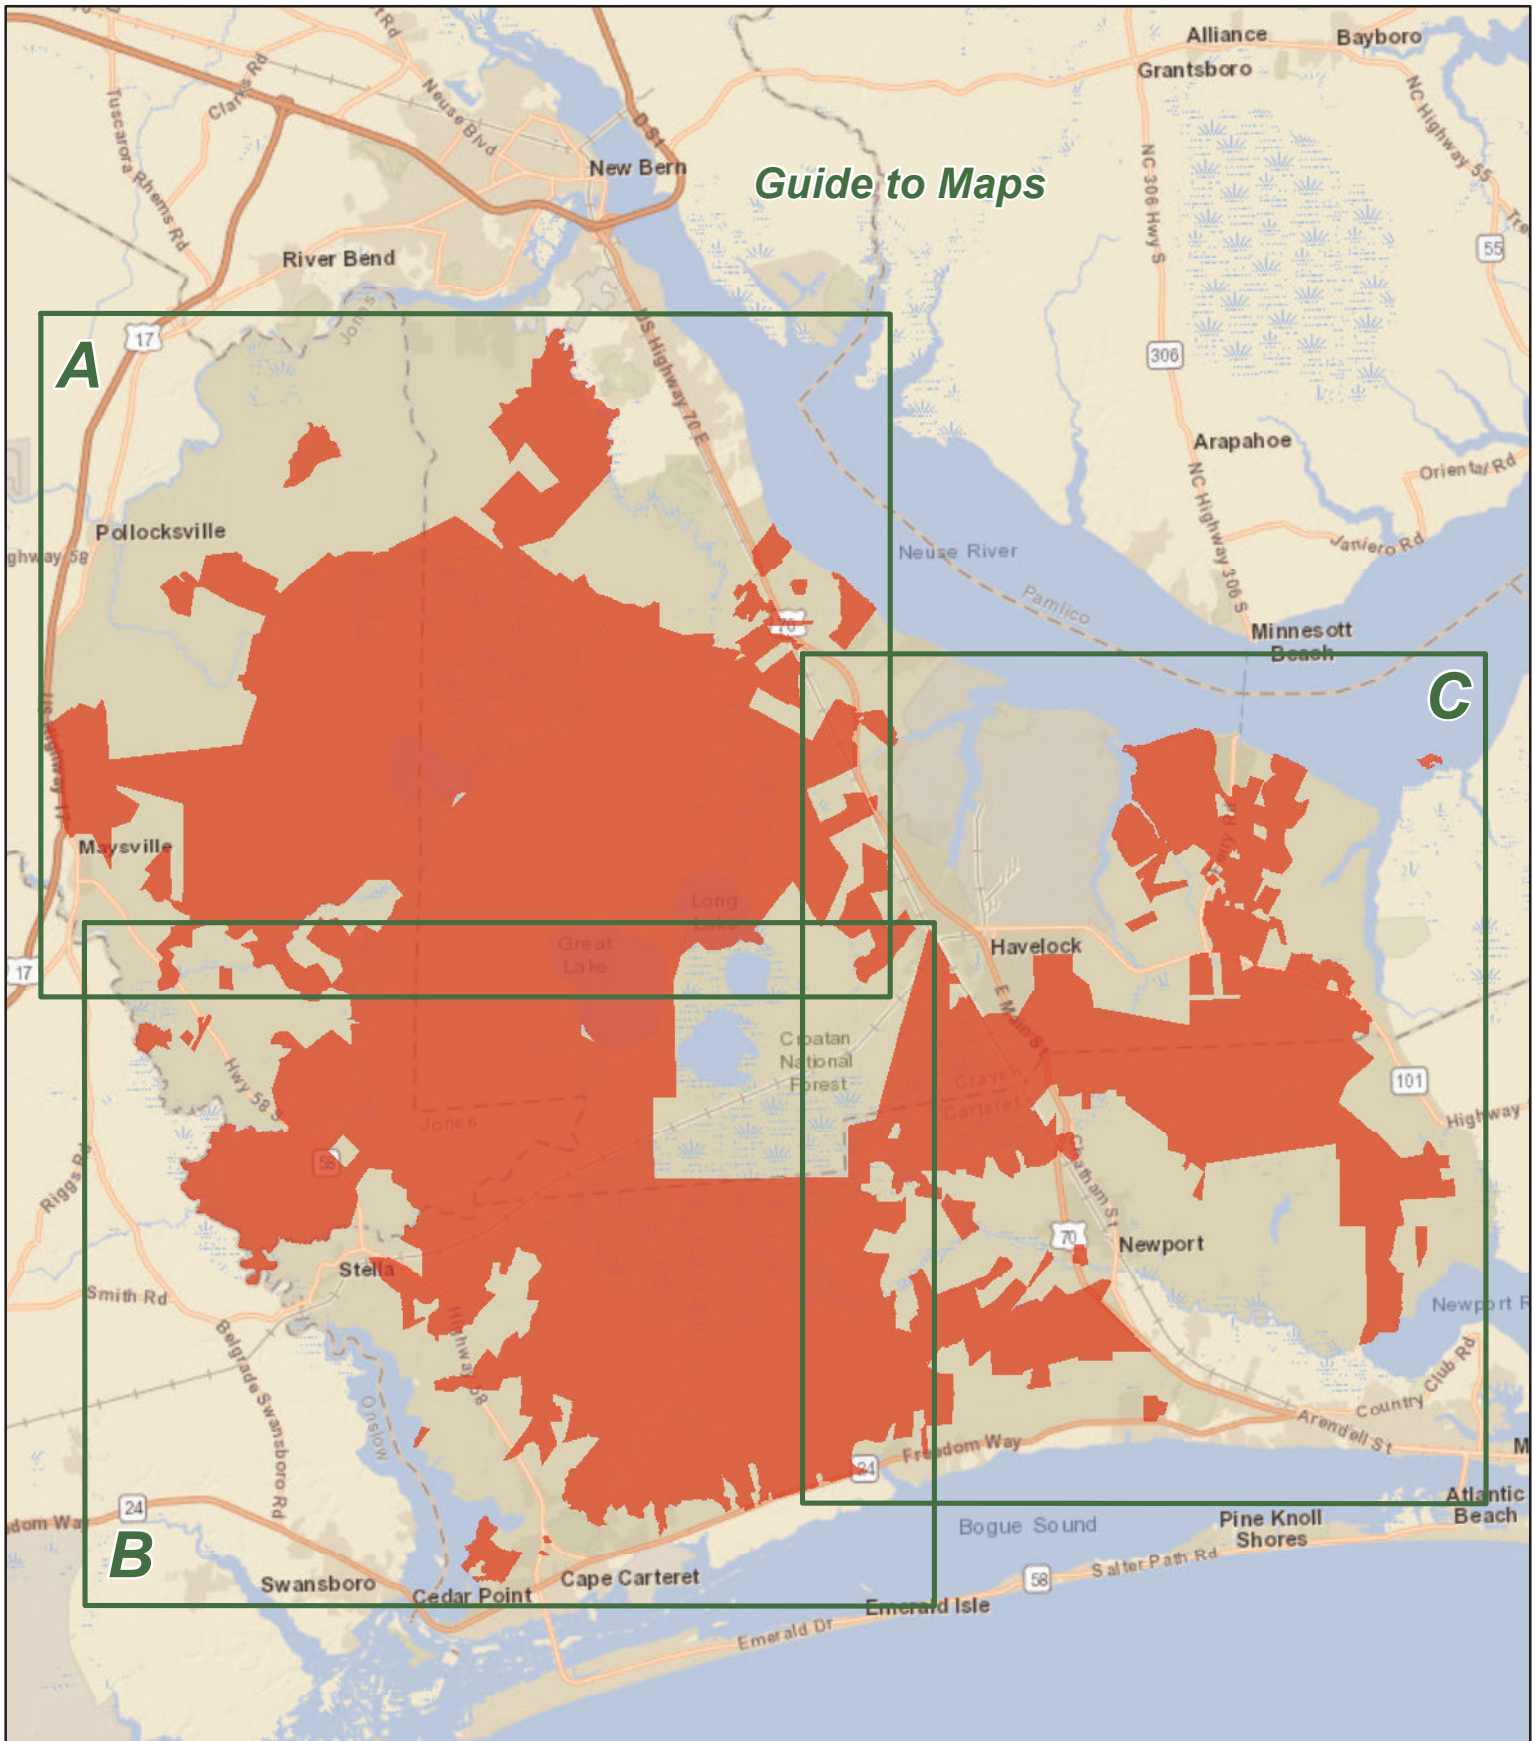

CROATAN NATIONAL FOREST GAME LAND

U.S.D.A. Forest Service, N.C. Wildlife Resources Commission
Carteret, Craven and Jones Counties (166,270 total acres)

Guide to Maps

Game Land Type

- Archery Zone
- Bear Management Area
- Game Land
- Waterfowl Impoundment

- Disabled Sportsman Blind
- WRC Boating Access Area
- Public Fishing Area

- Secondary Road
- Trail
- Federal Land

Note: Alligators present in waterfowl impoundments.

CROATAN NATIONAL FOREST GAME LAND (continued)
 U.S.D.A. Forest Service, N.C. Wildlife Resources Commission
 Carteret, Craven and Jones Counties

CROATAN NATIONAL FOREST GAME LAND (continued)

U.S.D.A. Forest Service, N.C. Wildlife Resources Commission
Carteret, Craven and Jones Counties

CROATAN NATIONAL FOREST GAME LAND (continued)

U.S.D.A. Forest Service, N.C. Wildlife Resources Commission
Carteret, Craven and Jones Counties