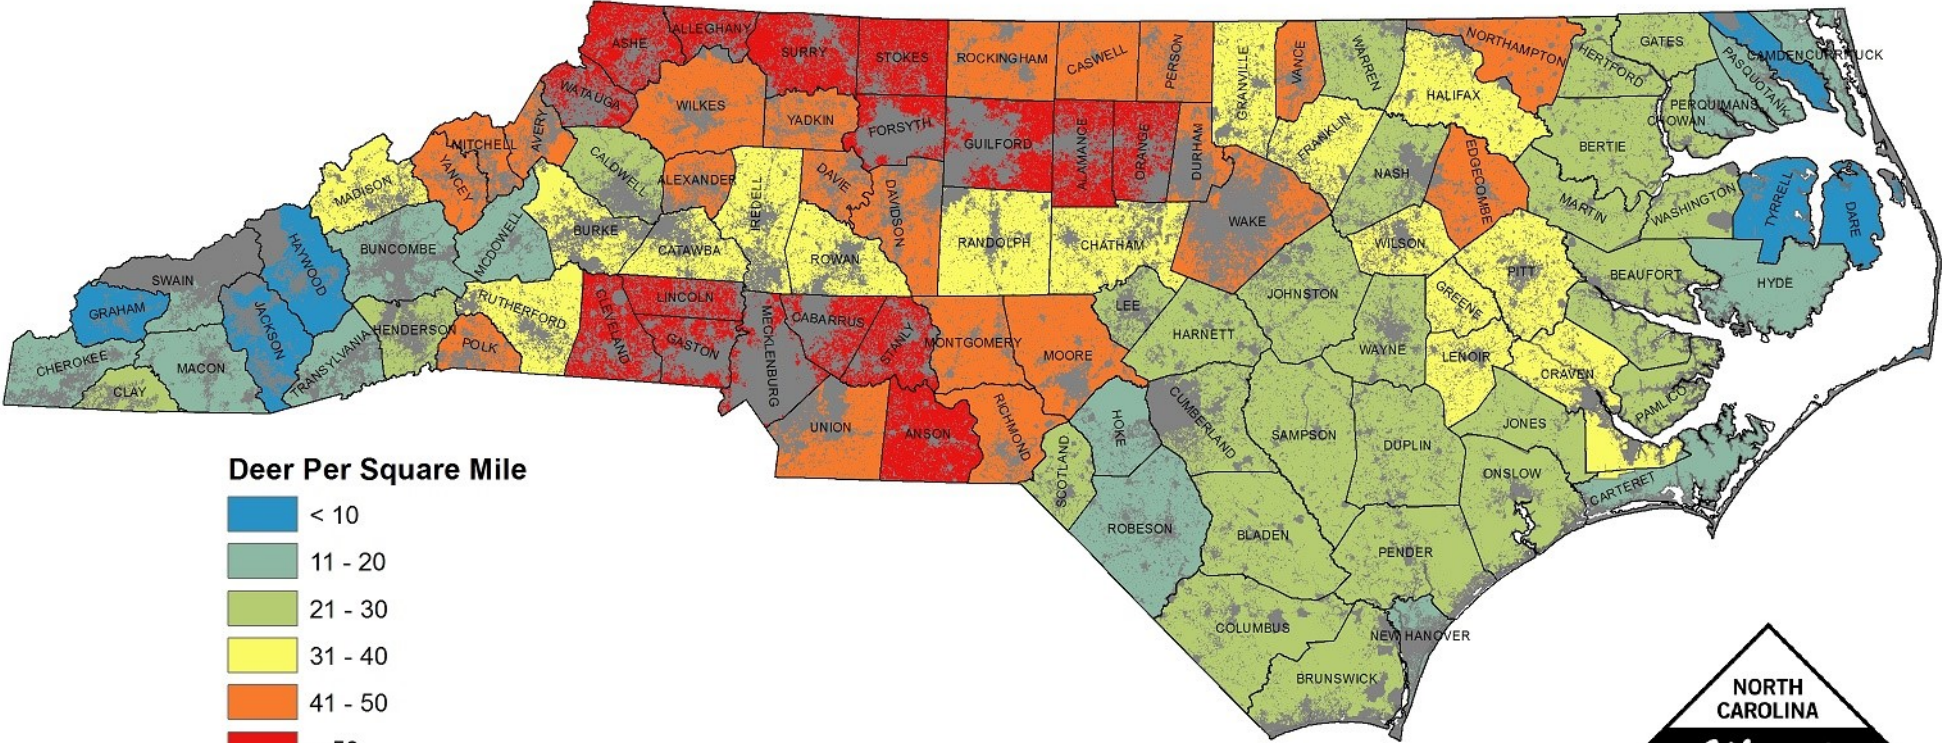

# 2020 North Carolina White-Tailed Deer Density

### Deer Per Square Mile

- < 10
- 11 - 20
- 21 - 30
- 31 - 40
- 41 - 50
- > 50

No Density Estimate

Where harvest data are not available to produce density estimates because hunting is limited or prohibited: includes federal and state parks, municipal boundaries, water bodies, and human density greater than 1 person per 2 acres.