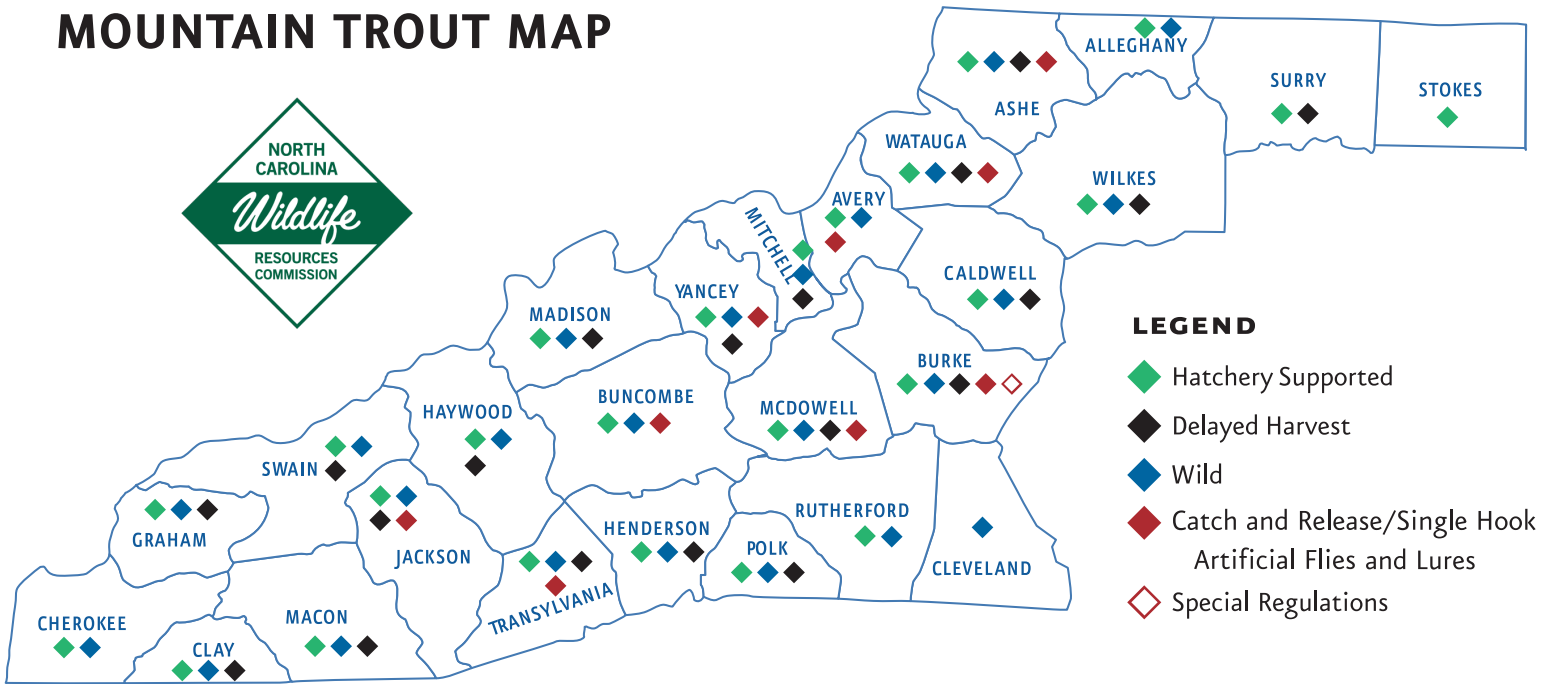

MOUNTAIN TROUT MAP

2025 DELAYED HARVEST STOCKING WEEKS

COUNTY	STREAM	MARCH	APRIL	MAY	OCTOBER	NOVEMBER
Ashe	Helton Creek	3-7	1-4	1-2		
	Trout Lake	3-7	1-4	1-2	TBD	TBD
	Big Horse Creek	3-7	1-4	5-9		
	South Fork New River		7-17	5-9		
Caldwell	Wilson Creek	3-7	1-4	5-9	TBD	TBD
Clay	Fires Creek	3-7	1-4	5-9	TBD	TBD
Graham	Big Snowbird	3-7	1-4	5-9	TBD	TBD
Haywood	West Fork Pigeon River	3-7	1-4	5-9	TBD	TBD
Henderson	North Fork Mills River	3-7	1-4	5-9	TBD	TBD
Jackson	Tuckasegee River	3-7	1-4	1-2, 5-9	TBD	TBD
Macon	Nantahala	3-7	1-4	5-9	TBD	TBD
Madison	Big Laurel Creek	3-7	7-11	1-2	TBD	TBD
	Shelton Laurel Creek	3-7	7-11	1-2	TBD	TBD
	Spring Creek	3-7	1-4	1-2	TBD	TBD
McDowell	Curtis Creek	3-7	7-11	5-9	TBD	TBD
	Catawba River	3-7	7-11	5-9	TBD	TBD
Mitchell	Cane Creek	3-7	7-11	5-9	TBD	TBD
Surry	Ararat River	3-7	1-4	1-2	TBD	TBD
	Mitchell River	3-7	1-4	1-2	TBD	TBD
Swain	Tuckasegee River	3-7	7-11	5-9	TBD	TBD
Transylvania	East Fork French Broad River	3-7	1-4	5-9	TBD	TBD
	Little River	3-7	1-4	1-2	TBD	TBD
Watauga	Watauga River	3-7	1-4	1-2	TBD	TBD
	Lake Coffey	3-7	1-4	1-2	TBD	TBD
Wilkes	East Prong Roaring River	3-7	1-4	1-2	TBD	TBD
	Stone Mountain Creek	3-7	1-4	1-2	TBD	TBD
	Reddies River	3-7	1-4	1-2	TBD	TBD
	Elk Creek	3-7	1-4	1-2	TBD	TBD